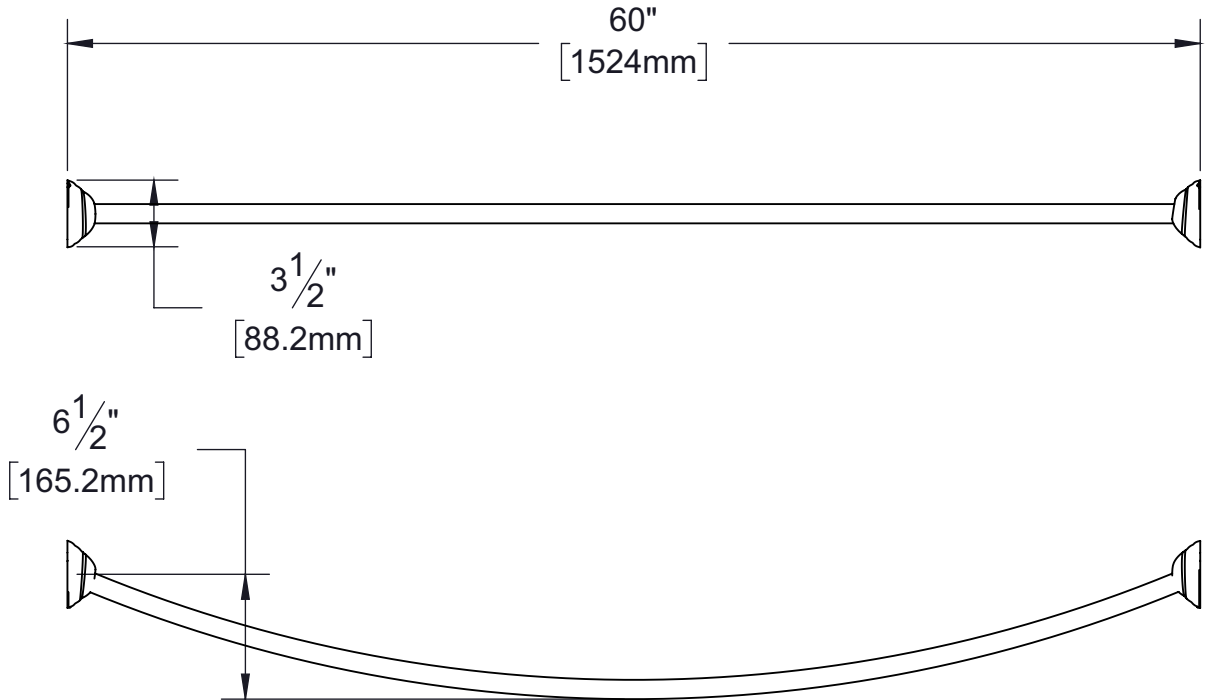

PRODUCT DATA SHEET

Product Description: Stainless steel curved shower curtain rod. Rod is a 1" diameter round shape. Shower rod is fabricated from stainless steel with a US32 polished stainless steel finish. Used for standard or oval 5 foot tubs and adjusts from 59" to 61" wide. Mounting hardware for both drywall and tile installation included.

Overall Size: 60" W X 3 1/2" H X 6 1/2" D

Material: Stainless Steel

Finish: US32 Polished Stainless Steel

Cross Reference

Manufacturer	Part Number

Description:
**Curved Shower Rod,
 Stainless Steel, Dome
 Escutcheon, Fixed 5'**

Part Number: 5146808	Date 11/18	Rev. 01
Sheet 1 of 1		