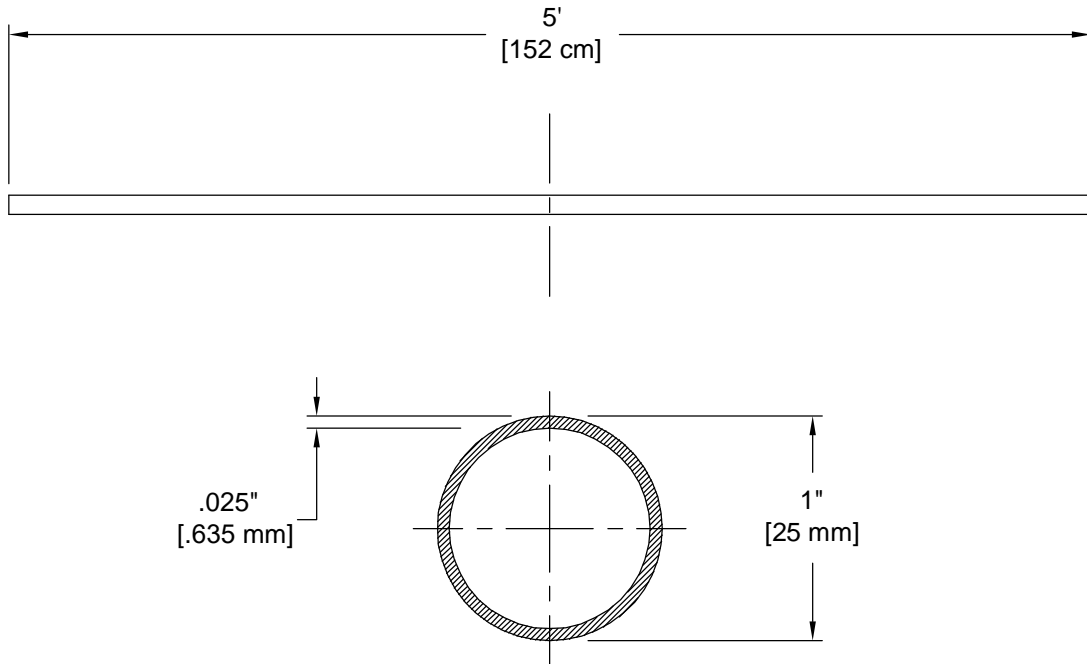

PRODUCT DATA SHEET

Product Description: Straight 201 grade stainless steel shower curtain rod. 5' long x 1" diameter x .025" wall thickness (22-gauge) in a US32 polished stainless steel finish with welded seam.

Overall Size: 5' W X 1" H X 1" D

Material: 201 Grade Stainless Steel

Finish: US32 Polished Stainless Steel

Cross Reference

Manufacturer	Part Number

Description: **Straight Shower Rod, Stainless Steel, .025" X 1" X 5'**

Part Number: **51470**

Date 11/18	Rev. 05
---------------	------------