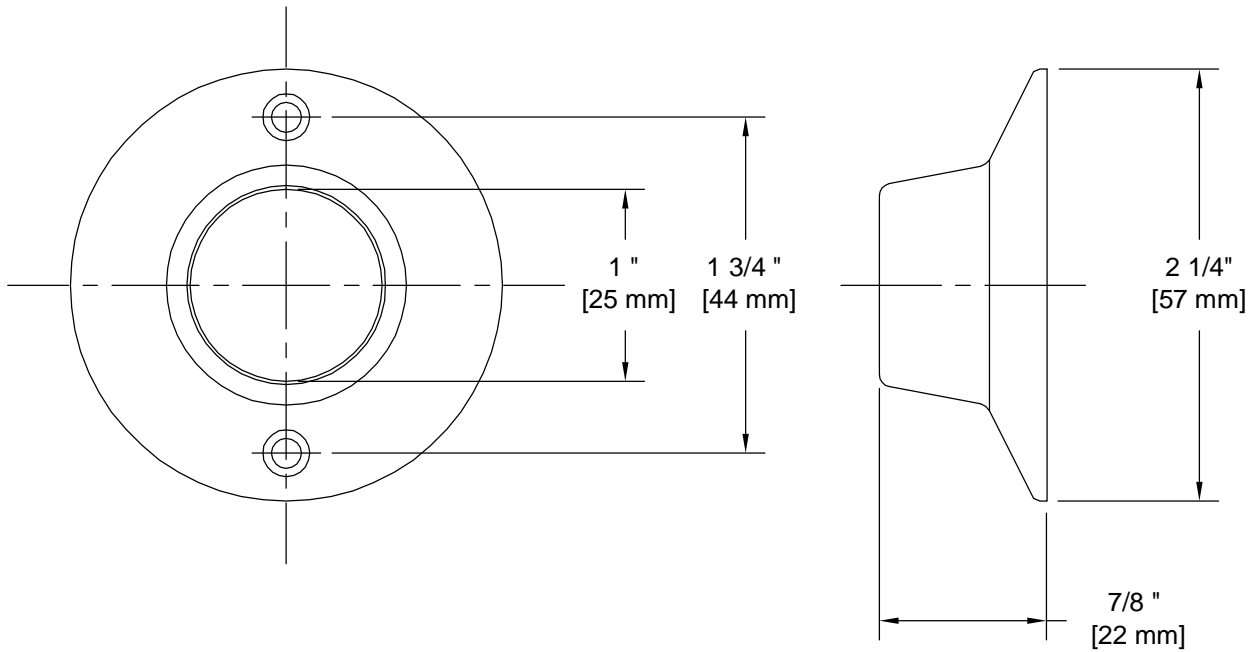

# PRODUCT DATA SHEET

**Product Description:** Shower rod flanges with a US26 bright chrome finish. Shower rod flange is fabricated from zinc. Accepts 1" outside diameter shower curtain rods. Mounting hardware included.

**Overall Size:** 2 1/4" W X 2 1/4" H X 7/8" D

**Material:** Zinc

**Finish:** US26 Bright Chrome

### Cross Reference

| Manufacturer | Part Number |
|--------------|-------------|
|              |             |
|              |             |
|              |             |

Description:

**Shower Rod Flanges,  
Zinc**