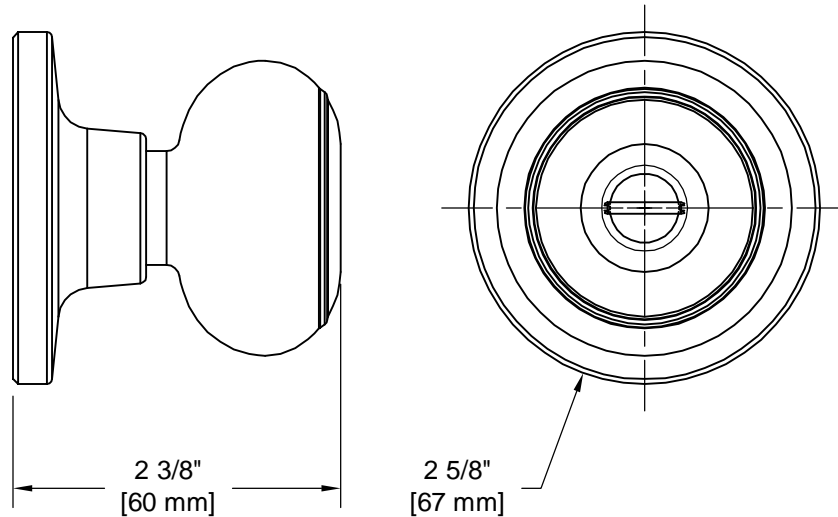

PRODUCT DATA SHEET

Product Description: Dummy door knob. Fabricated from stainless steel with a venetian bronze finish. Product does not turn or perform a function other than for decorative purposes or as a pull. Surface mounted with 2 exposed mounting screws. Door thickness should be greater than 1". Ships with mounting hardware.

Overall Size: 2 5/8" W X 2 5/8" H X 2 3/8" D

Material: Stainless Steel

Finish: Venetian Bronze

Cross Reference

Manufacturer	Part Number

Description:

**Lock Knob, Dummy,
Callista**

Part Number: