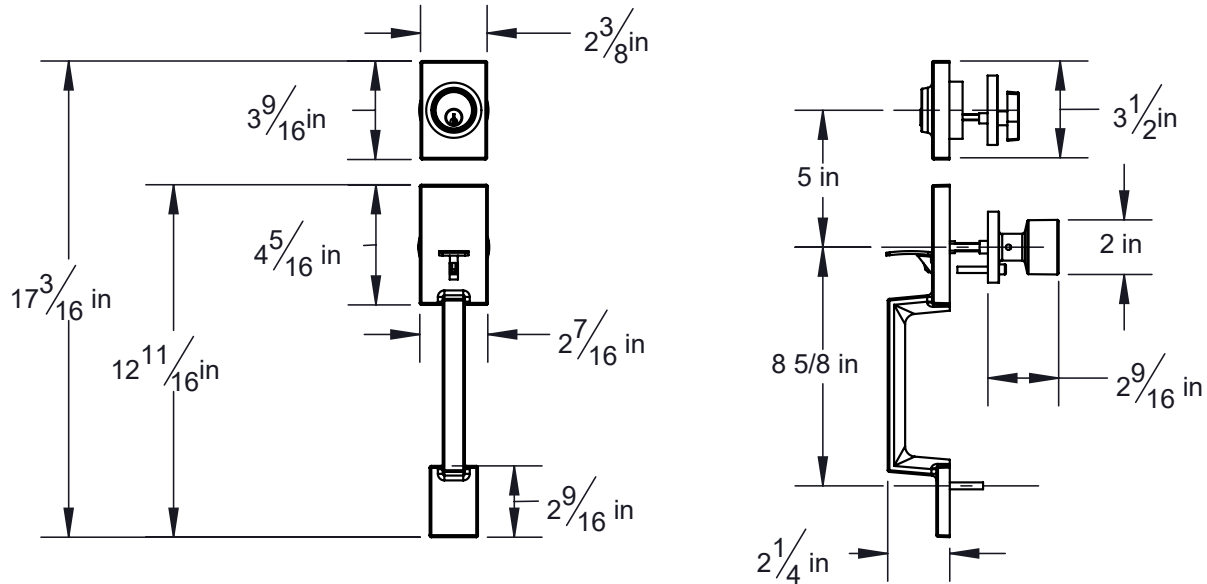

PRODUCT DATA SHEET

Product Description: Contemporary style handleset, ANSI Grade 3 with a Kwikset KW 1 keyway. Includes exterior pull and thumb latch with an interior knob with a US26 bright chrome finish. Ships with mounting hardware. Handleset ships with mortise latches. Optional drive in latches (product #87396 and #87398) available.

Door Prep: Cross Bore $2\frac{1}{8}$ ", Center To Center $5\frac{1}{2}$ ", Edge Bore 1", Mortise Latch Face 1" X $2\frac{1}{4}$ " X $\frac{1}{4}$ " Radius, Optional Drive In Latches Require 1" Diameter Edge Bores

Strike Plates: $2\frac{1}{4}$ " Full Lip Strikes

Cylinder: 5 Pin KW1 Standard

Bolt: $\frac{1}{2}$ " Throw

Deadbolt: 1" Throw

REKEY OPTIONAL

Overall Size: $2\frac{7}{16}$ " W X $17\frac{3}{16}$ " H X $2\frac{1}{4}$ " D

Material: Brass Knob, Die Cast Zinc Handle, Steel Mechanism

Finish: US26 Bright Chrome

Cross Reference

Manufacturer	Part Number

Description:

**Brooklyn Handleset
With Interior Knob,
KW1, ANSI Grade 3**

Part Number: