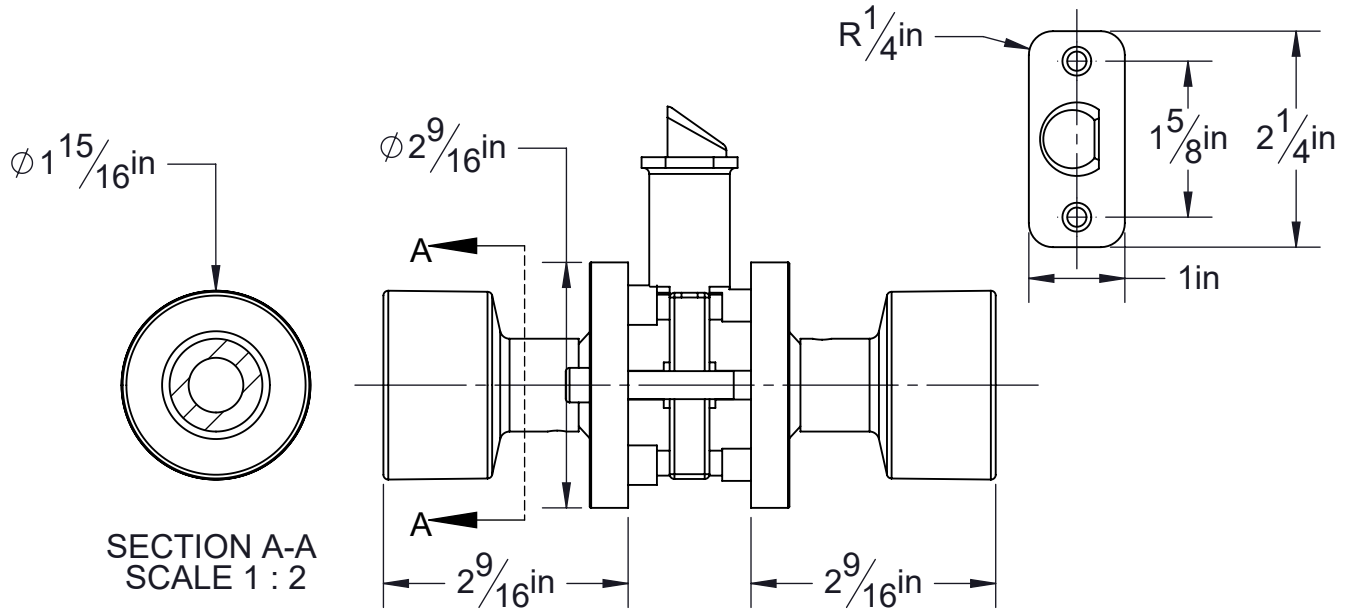

PRODUCT DATA SHEET

Product Description: Contemporary style privacy function door knob set. Pushbutton latches inside, knob turn opens latch. Knobs fabricated from brass with a US26 bright chrome finish. Ships with a mortise (not drive in) latch. Optional drive in latch (product #87398) available.

Door Prep: Cross Bore 2 1/8", Edge Bore 1", Mortise Latch Face 1" x 2 1/4", Optional Drive In Latch 1" Diameter Drilled Hole
Latches: Ships With Mortise Latch As Shown Above. Optional Drive In Latch Available
Backset: Adjustable Latch to 2 3/8" or 2 3/4"
Door Thickness: Fit all 1 3/8" - 1 3/4" Standard Doors
Strike Plate: 2 1/4" Full Lip Strike
Bolt: 1/2" Throw

Overall Size: 2 9/16" W X 2 9/16" H X 2 9/16" D

Material: Brass Knobs, Steel Mechanism

Finish: US26 Bright Chrome

Cross Reference

| Manufacturer | Part Number |
|--------------|-------------|
| | |
| | |
| | |

Description:

Door Knob Set, Privacy, Brooklyn, ANSI Grade 3

Part Number:

87711

Date

06/22

Rev.

01