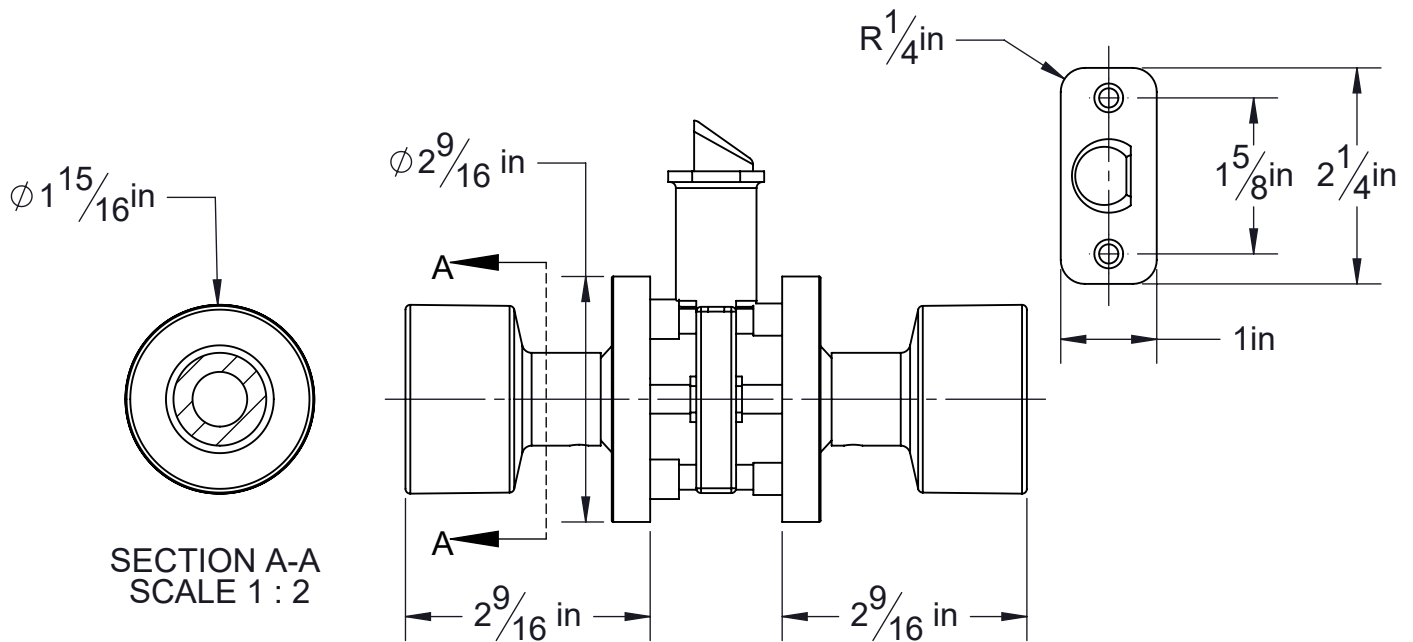

PRODUCT DATA SHEET

Product Description: Contemporary style passage function door knob set. Knob turn opens latch on both sides. Knobs fabricated from brass with a US26 bright chrome finish. Ships with a mortise (not drive in) latch. Optional drive in latch (product #87398) available.

Door Prep: Cross Bore 2 1/8", Edge Bore 1", Mortise Latch Face 1" x 2 1/4", Optional Drive In Latch 1" Diameter Drilled Hole
Latches: Ships With Mortise Latch As Shown Above. Optional Drive In Latch Available

Backset: Adjustable Latch to 2 3/8" or 2 3/4"

Door Thickness: Fit all 1 3/8" - 1 3/4" Standard Doors

Strike Plate: 2 1/4" Full Lip Strike

Bolt: 1/2" Throw

Overall Size: 2 9/16" W X 2 9/16" H X 2 9/16" D

Material: Brass Knobs, Steel Mechanism

Finish: US26 Bright Chrome

Cross Reference

Manufacturer	Part Number

Description:

**Door Knob Set, Passage,
Brooklyn, ANSI Grade 3**

Part Number:

87714

Date