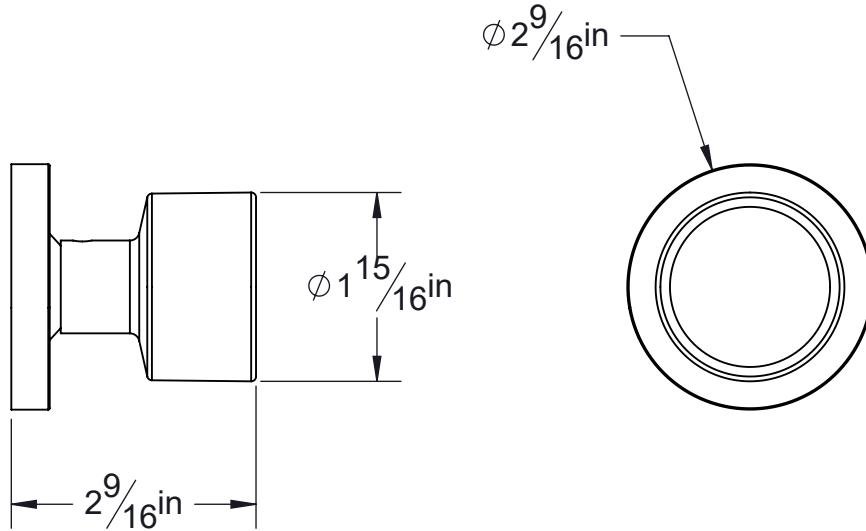

PRODUCT DATA SHEET

Product Description: Contemporary style single sided dummy door knob. Knob does not function; acts as a pull. Knob fabricated from brass with a US15 satin nickel finish.

Door Thickness: Fits All $1\frac{3}{8}$ " - $1\frac{3}{4}$ " Standard Doors

Overall Size: $2\frac{9}{16}$ " W X $2\frac{9}{16}$ " H X $2\frac{9}{16}$ " D

Material: Brass Knob

Finish: US15 Satin Nickel

Cross Reference

Manufacturer	Part Number

Description:

**Door Knob, Dummy,
Brooklyn**

Part Number:

87716

Date

Rev.

Sheet 1 of 1