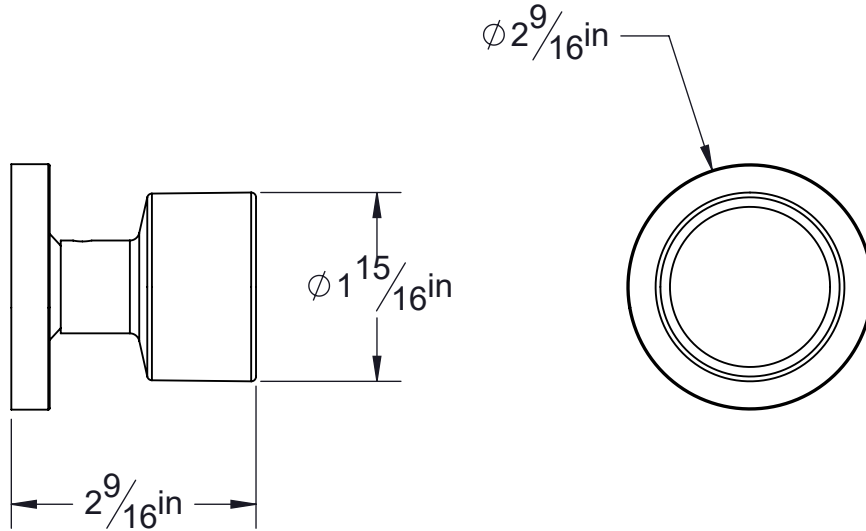

PRODUCT DATA SHEET

Product Description: Contemporary style single sided dummy door knob. Knob does not function; acts as a pull. Knob fabricated from brass with a US26 bright chrome finish.

Door Thickness: Fits All $1 \frac{3}{8}$ " - $1 \frac{3}{4}$ " Standard Doors

Overall Size: $2 \frac{9}{16}$ " W X $2 \frac{9}{16}$ " H X $2 \frac{9}{16}$ " D

Material: Brass Knob

Finish: US26 Bright Chrome

Cross Reference

Manufacturer	Part Number

Description:

**Door Knob, Dummy,
Brooklyn**

Part Number:

87717

Date

Rev.

Sheet 1 of 1