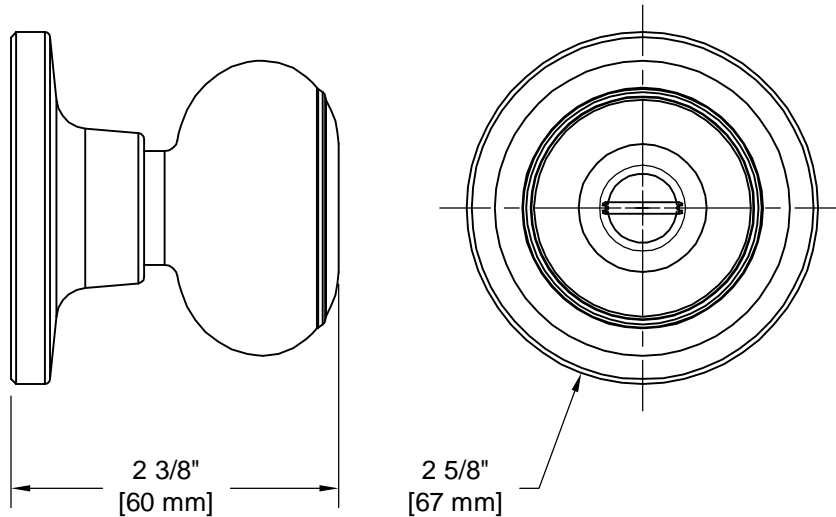

# PRODUCT DATA SHEET

**Product Description:** Dummy door knob. Fabricated from brass with a US26 bright chrome finish. Product does not turn or perform a function other than for decorative purposes or as a pull. Surface mounted with 2 exposed mounting screws. Door thickness should be greater than 1+. Ships with mounting hardware.

**Overall Size:** 2 5/8" W X 2 5/8" H X 2 3/8" D

**Material:** Brass

**Finish:** US26 Bright Chrome

### Cross Reference

Manufacturer	Part Number

Description:

**Lock Knob, Dummy,  
Callista**

Part Number:

87726

Date

11/16