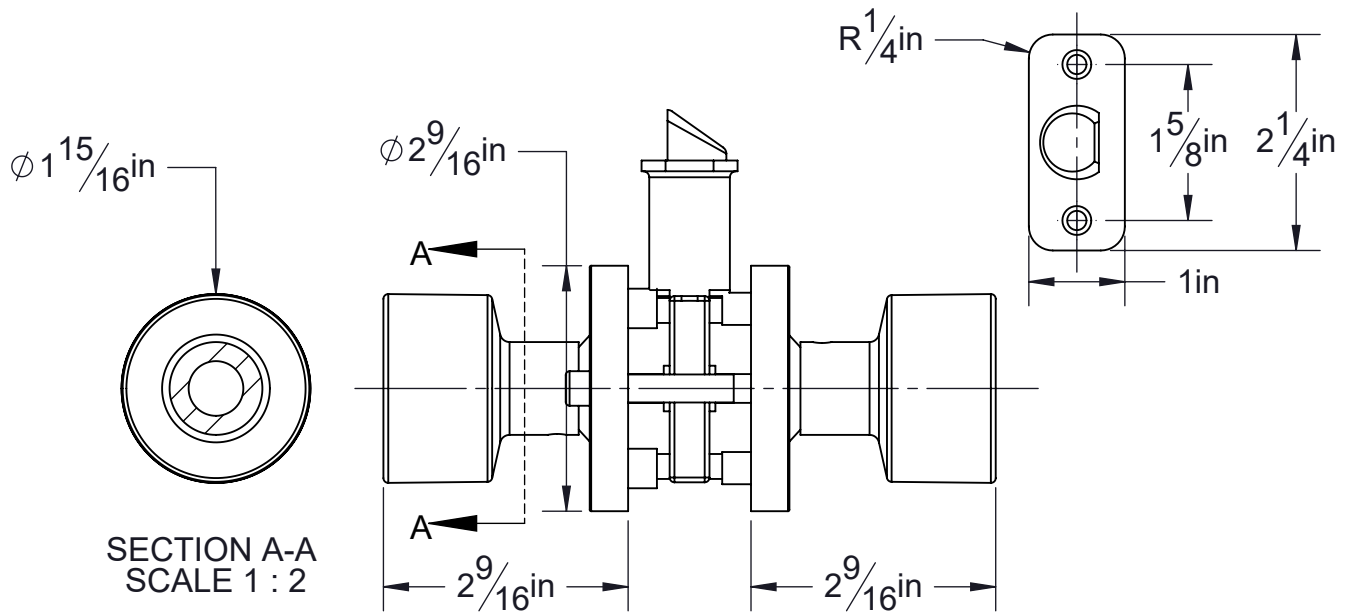

# PRODUCT DATA SHEET

**Product Description:** Contemporary style privacy function door knob set. Pushbutton latches inside, knob turn opens latch. Knobs fabricated from brass with a US19 matte black finish. Ships with a mortise (not drive in) latch. Optional drive in latch (product #87398) and UL10C fire rated latch (product #87520) available.

**Door Preparation:** Cross Bore 2 1/8", Edge Bore 1", Mortise Latch Face 1" X 2 1/4", Optional Drive In Latch Requires 1" Diameter Edge Bore

**Latches:** Ships With Mortise Latch As Shown Above. Optional Drive In Or UL10C Fire Rated Latches Available

**Backset:** Adjustable Latch 2 3/8" Or 2 3/4"

**Door Thickness:** Fits All 1 3/8" - 1 3/4" Standard Doors

**Strike Plate:** 2 1/4" Full Lip Strike

**Bolt:** 1/2" Throw

**Overall Size:** 2 9/16" W X 2 9/16" H X 2 9/16" D