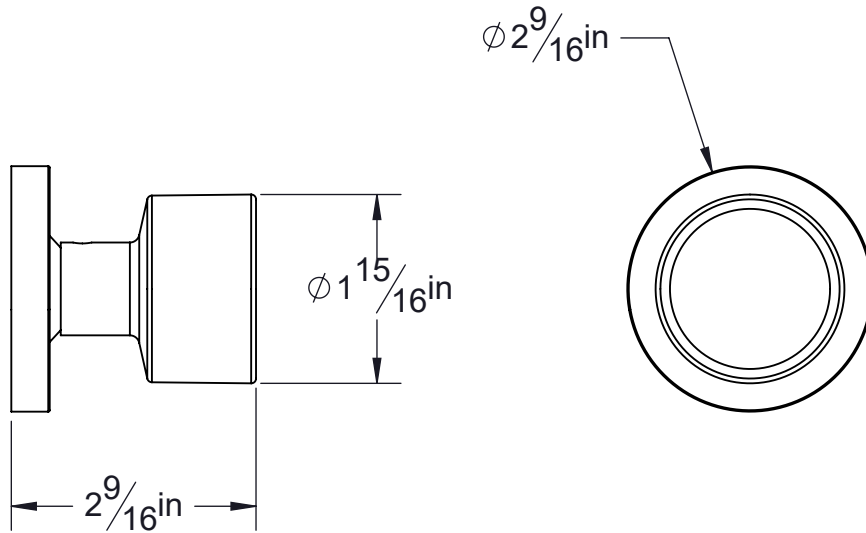

PRODUCT DATA SHEET

Product Description: Contemporary style single sided dummy door knob. Knob does not function; acts as a pull. Knob fabricated from brass with a US19 matte black finish.

Door Thickness: Fits All $1 \frac{3}{8}$ " - $1 \frac{3}{4}$ " Standard Doors

Overall Size: $2 \frac{9}{16}$ " W X $2 \frac{9}{16}$ " H X $2 \frac{9}{16}$ " D

Material: Brass Knob

Finish: US19 Matte Black

Cross Reference

Manufacturer	Part Number

Description:

**Door Knob, Dummy,
Brooklyn**

Part Number:

87729

Date

07/17

Rev.

01

Sheet 1 of 1