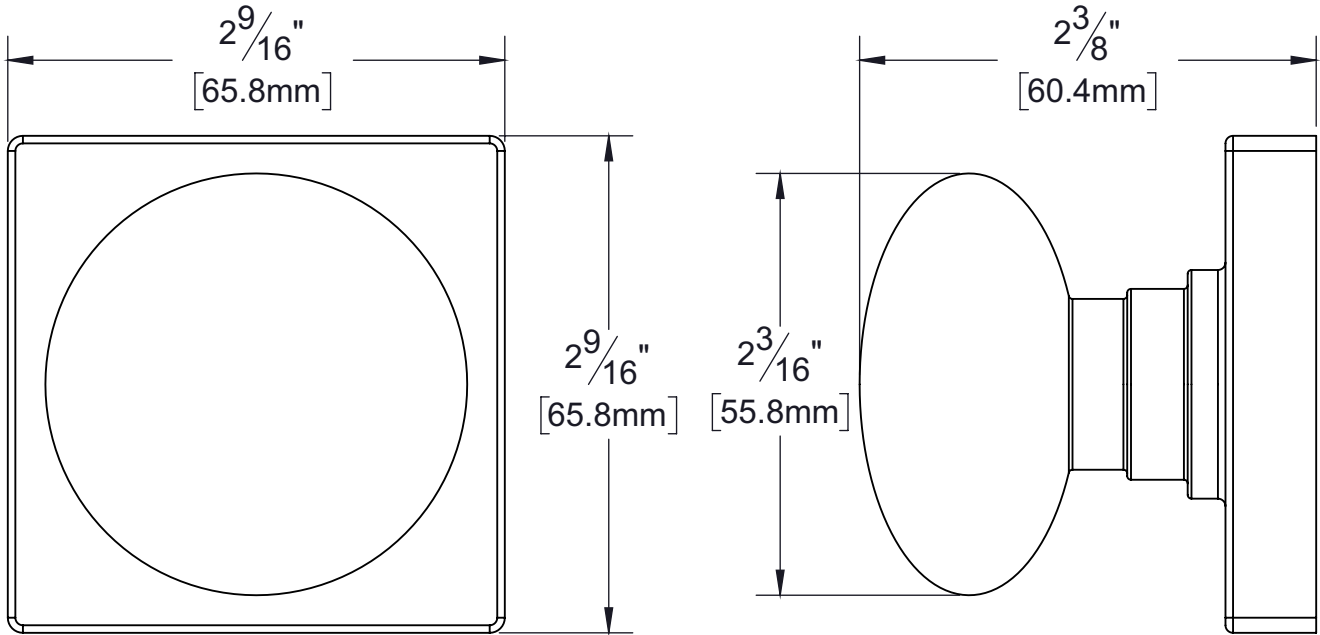

# PRODUCT DATA SHEET

**Product Description:** Dummy door knob. Fabricated from brass with US26 bright chrome finish. Product does not turn or perform a function other than for decorative purposes or as a pull. Surface mounted with 2 exposed mounting screws. Door thickness should be greater than 1". Ships with mounting hardware.

**Overall Size:** 2 9/16" W X 2 9/16" H X 2 3/8" D

**Material:** Brass

**Finish:** US26 Bright Chrome

### Cross Reference

Manufacturer	Part Number

Description:

**Lock Knob, Dummy,  
Kendall**

Part Number:

87823

Date

09/17