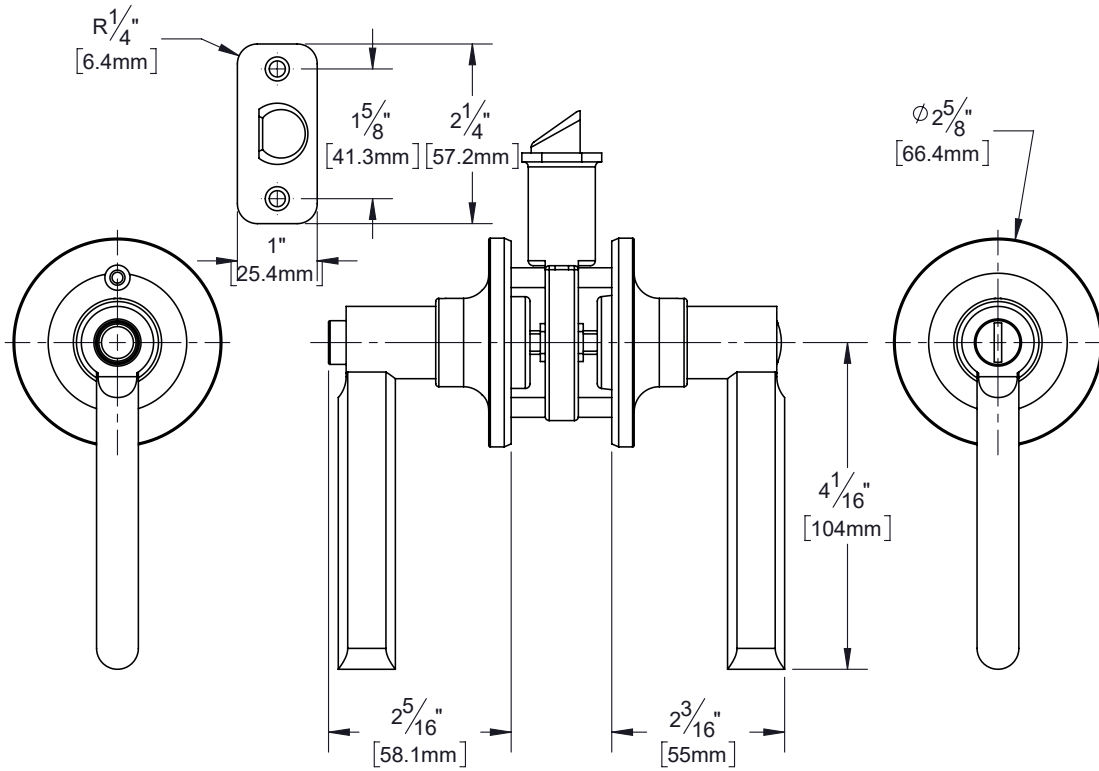

PRODUCT DATA SHEET

Product Description: Privacy lever, reversible. ANSI Grade 3 with a Kwikset KW 1 keyway. Fabricated from die cast zinc with US26 bright chrome finish. Locked or unlocked by a push button inside. Ships with mounting hardware. Lock ships with mortise latch. Optional drive in latch (product #87394) and UL10C fire rated latch (product #87373) available.

Door Prep: Cross Bore 2 1/8", Edge Bore 1", Mortise Latch Face 1" x 2 1/4", Optional Drive In Latch 1" Diameter Drilled Hole
Latches: Ships With Mortise Latch As Shown Above. Optional Drive In Or UL10C Fire Rated Latches Available
Backset: Adjustable Latch to 2 3/8" or 2 3/4"
Door Thickness: Fit all 1 3/8" - 1 3/4" Standard Doors
Strike Plate: 2 1/4" Full Lip Strike
Bolt: 1/2" Throw

Overall Size: 5 3/8" W X 2 5/16" H X 2 5/8" D

Material: Die Cast Zinc

Finish: US26 Bright Chrome

Cross Reference

Manufacturer	Part Number

Description:

**Privacy Lever, Reversible,
Fallon, ANSI Grade 3**

Part Number: