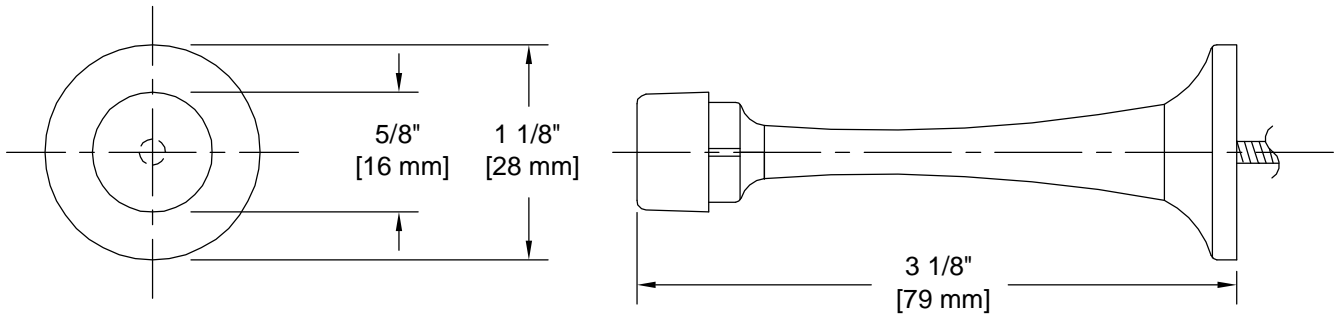

PRODUCT DATA SHEET

Product Description: Cast door stop, 3 1/8". Fabricated from zinc with a US26 Chrome finish. Ships with mounting hardware.

Overall Size: 1 1/8" W X 1 1/8" H X 3 1/8" D

Material: Zinc

Finish: US26 Chrome

Cross Reference

Manufacturer	Part Number

Description:

**Cast Door Stop, Zinc,
3 1/8"**

Part Number:

BDS30U26

Date

09/19