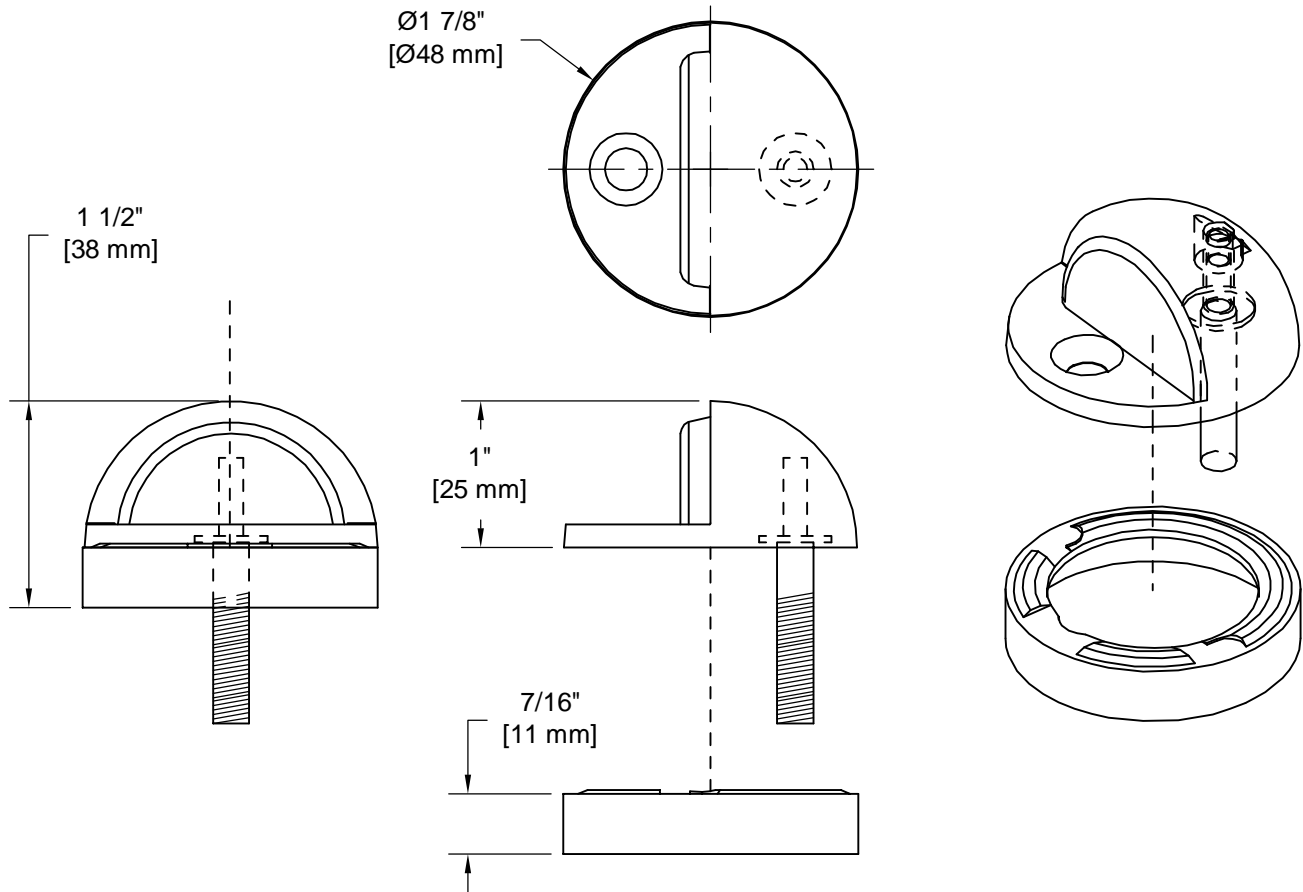

PRODUCT DATA SHEET

Product Description: Dome stop, adjustable high and low profile. Fabricated from solid brass with a US26 Chrome finish. Single mounting screw included.

Overall Size: $1\ 7/8"$ W X $1\ 1/2"$ H X $1\ 7/8"$ D

Material: Brass

Finish: US26 Chrome

Cross Reference

Manufacturer	Part Number

Description:

**Dome Stop, Adjustable
High And Low Profile,
Solid Brass**

Part Number:

DSHP916U26