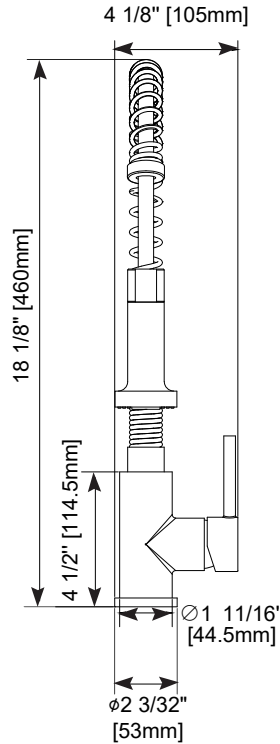

PRODUCT DATA SHEET

Product Description: Contemporary / modern kitchen faucet, pull down sprayer, 18 1/2" high. Body is fabricated from low-lead brass and handle is fabricated from zinc die cast with US15 satin nickel finish. NSF lead free waterway. Ships with quick connect water supply lines. Complies with UPC. NSF 61 certified to meet AB1953 standard. Maximum 1.8 gallons per minute. ADA compliant. Use kitchen faucet installation deckplate (product #KFDPR15) sold separately to cover pre-existing faucet holes.

Maximum Countertop Thickness: 1 1/4"
Faucet Centers: Single Hole
Overall Height: 16 1/2"
Ceramic Disc Cartridges: Yes
Drain Included: No
Maximum Flow Rate: 1.8 GPM (Gallons Per Minute)

Overall Size: 2 3/32" W X 18 1/8" H X 10 5/8" D

Material: Low-Lead Brass Body And Zinc Handle

Finish: US15 Satin Nickel

Cross Reference

Manufacturer	Part Number

Description:
Contemporary / Modern Kitchen Faucet, Pull Down Sprayer, 18 1/2" High

Part Number: KF3PDS	Date: 06/22	Rev.: 01
Sheet 1 of 1		