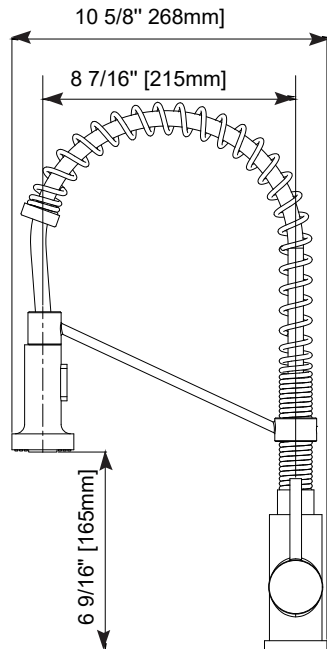

PRODUCT DATA SHEET

Product Description: Contemporary / modern kitchen faucet, pull down sprayer, 18 1/2" high. Body is fabricated from low-lead brass and handle is fabricated from zinc die cast with US15 satin nickel finish. NSF lead free waterway. Ships with quick connect water supply lines. Complies with UPC. NSF 61 certified to meet AB1953 standard. Maximum 1.8 gallons per minute. ADA compliant. Use kitchen faucet installation deckplate (product #KFDPR15) sold separately to cover pre-existing faucet holes.

Maximum Countertop Thickness: 1 1/4"
Faucet Centers: Single Hole
Overall Height: 16 1/2"
Ceramic Disc Cartridges: Yes
Drain Included: No
Maximum Flow Rate: 1.8 GPM (Gallons Per Minute)

Overall Size: 2 3/32" W X 18 1/8" H X 10 5/8" D

Material: Low-Lead Brass Body And Zinc Handle

Finish: US15 Satin Nickel

Cross Reference

Manufacturer	Part Number

Description:
Contemporary / Modern Kitchen Faucet, Pull Down Sprayer, 18 1/2" High

Part Number: KF3PDS	Date: 06/22	Rev.: 01
Sheet 1 of 1		