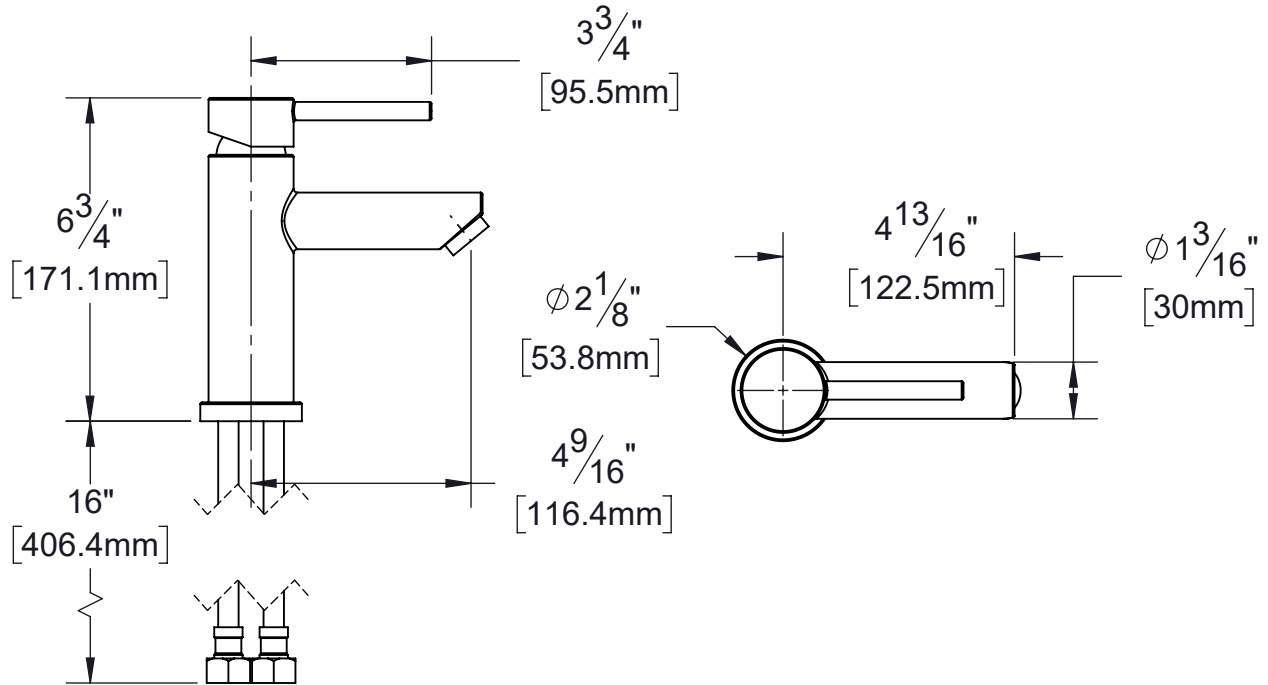

# PRODUCT DATA SHEET

**Product Description:** Single hole contemporary/modern bathroom sink faucet, 7" high. Fabricated from stainless steel with US32 polished stainless steel finish. Ships with pre-installed water supply lines. Complies with UPC. NSF 61 certified to meet AB1953 standard. WaterSense certified, maximum 1.5 gallons per minute. ADA compliant. Uses with push pop up drain (product #PPOPV26) sold separately. Use bathroom faucet installation deckplate (product #BFDPR26) sold separately to cover pre-existing centerset faucet holes.

**Maximum Countertop Thickness:** 1 1/4"  
**Faucet Centers:** Single Hole  
**Overall Height:** 7"  
**Ceramic Disc Cartridges:** Yes  
**Drain Included:** No  
**Maximum Flow Rate:** 1.5 GPM (Gallons Per Minute)

**Overall Size:** 1 7/9" W X 7" H X 5 1/2" D

**Material:** Stainless Steel

**Finish:** US32 Polished Stainless Steel

### Cross Reference

Manufacturer	Part Number

Description:  
**Single Hole Contemporary / Modern Bathroom Sink Faucet, 7" High, Round**

Part Number:	Date	Rev.
<b>SHFRSS26</b>		
Sheet 1 of 1		