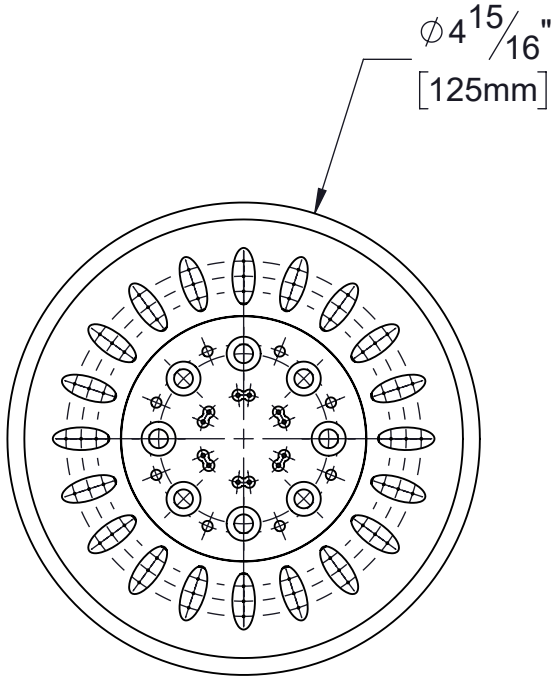

PRODUCT DATA SHEET

Product Description: Five function shower head, 5" diameter round. Fabricated from ABS plastic with US26 bright chrome finish. Complies with UPC. NSF 61 certified to meet AB1953 standard. WaterSense certified, maximum 1.8 gallons per minute. Shower head arm (product # SHA626) sold separately.

Overall Size: 4 15/16" W X 4 15/16" H X 3 9/16" D

Material: ABS Plastic

Finish: US26 Bright Chrome

Cross Reference

Manufacturer	Part Number

Description:
**Shower Head, Five Function,
5 In. Diameter, ABS Plastic**

Part Number:	Date	Rev.
SHMFR26		
Sheet 1 of 1		