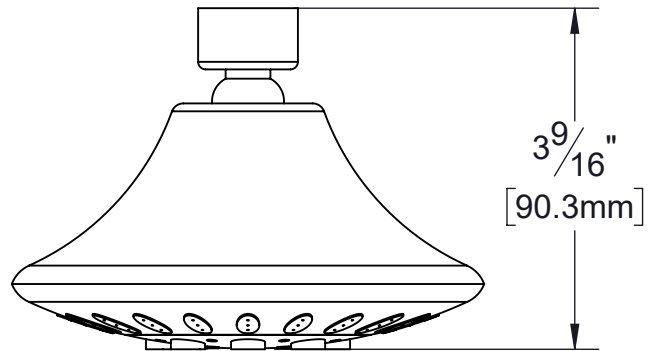

PRODUCT DATA SHEET

Product Description: Five function shower head, 5" diameter round. Fabricated from ABS plastic with US26 bright chrome finish. Complies with UPC. NSF 61 certified to meet AB1953 standard. WaterSense certified, maximum 1.8 gallons per minute. Shower head arm (product # SHA626) sold separately.

Overall Size: 4 15/16" W X 4 15/16" H X 3 9/16" D

Material: ABS Plastic

Finish: US26 Bright Chrome

Cross Reference

Manufacturer	Part Number

Description:
**Shower Head, Five Function,
5 In. Diameter, ABS Plastic**