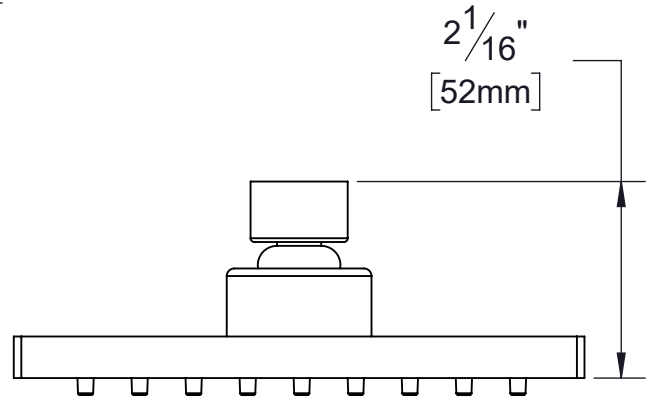

PRODUCT DATA SHEET

Product Description: Single function shower head, 6" square. Fabricated from ABS plastic with US26 bright chrome finish. Complies with UPC. NSF 61 certified to meet AB1953 standard. WaterSense certified, maximum 1.8 gallons per minute. Shower head arm (product # SHA626) sold separately.

Overall Size: 5 15/16" W X 5 15/16" H X 2 1/16" D

Material: ABS Plastic

Finish: US26 Bright Chrome

Cross Reference

Manufacturer	Part Number

Description: **Shower Head, Single Function, 6 In. Square, ABS Plastic**