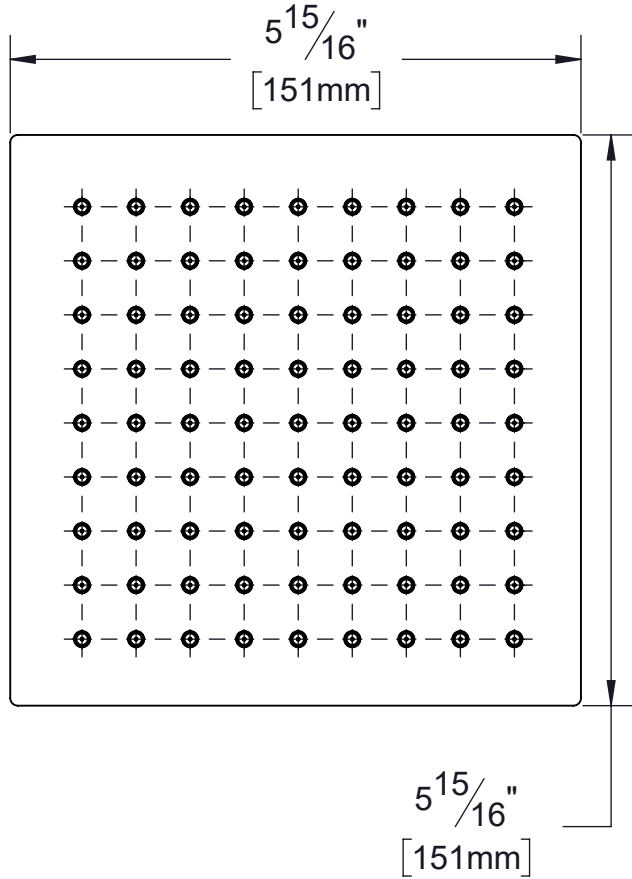

PRODUCT DATA SHEET

Product Description: Single function shower head, 6" square. Fabricated from ABS plastic with US26 bright chrome finish. Complies with UPC. NSF 61 certified to meet AB1953 standard. WaterSense certified, maximum 1.8 gallons per minute. Shower head arm (product # SHA626) sold separately.

Overall Size: 5 15/16" W X 5 15/16" H X 2 1/16" D

Material: ABS Plastic

Finish: US26 Bright Chrome

Cross Reference

Manufacturer	Part Number

Description: **Shower Head, Single Function, 6 In. Square, ABS Plastic**

Part Number:	Date	Rev.
SHSFS26		
Sheet 1 of 1		