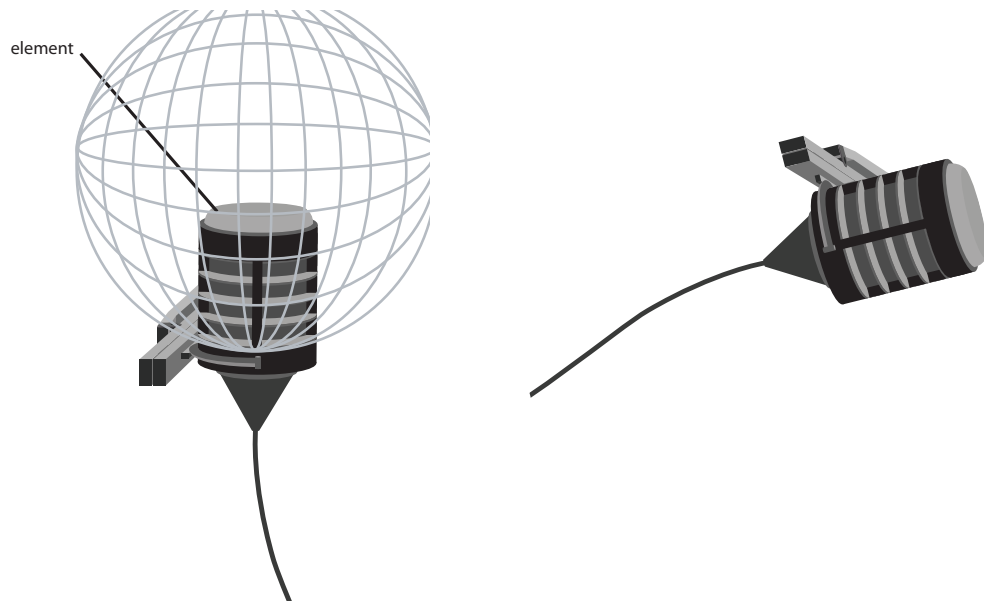

LA-261 Lavalier Microphone

The LA-261 Lavalier Microphone is a high performance, non-directional microphone that clips on your collar or lapel.

The LA-261 has an omni-directional pickup pattern. This means that audio from a broader area can be picked up by the microphone element. The main advantage of this type of microphone is that it does not have to be oriented directly towards your mouth for good audio pickup.

Using the LA-261 Lavalier Microphone

- Set the microphone sensitivity switch (located inside front cover of the LT-700 Portable FM Display Transmitter) to the MED position.
- Clip the microphone as close as possible to your mouth. For best results the mic element should be no more than 6 inches from your mouth. This will help to ensure that the microphone picks up your voice rather than room noise.
- Make sure the microphone is not rubbing on your face or clothing.
- Connect the plug firmly to the microphone connector on the LT-700.