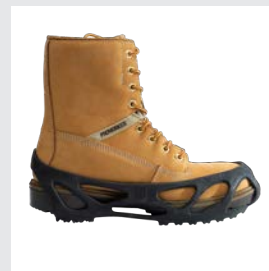

IMPACTO® STRIDE®

Aggressive Ice Traction Superior Grip and Stability

- › Full Boot protection designed for a natural stride in all conditions
- › Multi-directional traction plates bite into ice & snow
- › Deep toe and heel pockets are designed to fit over steel toe footwear
- › Easy on/off, fits securely to your shoes or boots
- › Made of proprietary Thermo Plastic Elastomer (TPE) that stretches to perform in the harshest climates
- › Tested to remain flexible to -45°F
- › Made in Canada
- › Fits securely to your shoes and boots
- › Unsurpassed traction and protection

PART NO.	SIZE	US MEN	US WOMEN	EUROPE
STRIDE20	S	4 - 7	5 - 8	35 - 39
STRIDE30	M	7.5 - 10	8.5 - 12	40 - 43.5
STRIDE40	L	10.5 - 13	-	44 - 47
STRIDE50	XL	13.5 - 16	-	48 - 50

TRUSTED PROTECTION

ISO 9001:2015