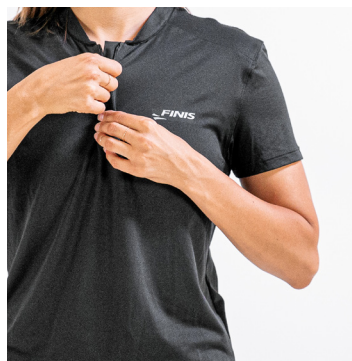

# FINIS TECH POLO | DRY-FIT POLO

#1.15.003

Designed to outfit athletes and coaches for travel and competition

APPAREL / TRAINING

## UNIQUE DETAILS

Henley Style Collar for a modern look and Armpit ventilation holes provide breathability

## QUARTER ZIP DESIGN

Allows for easy on and off

## PRODUCT DESCRIPTION

The FINIS Tech Polo features a lightweight, breathable fabric. The relaxed, athletic fit is great for travel, swim meets, and everyday use.

DESIGNED IN CALIFORNIA