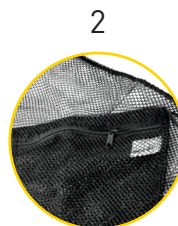

# MESH GEAR BAG | MESH DRAWSTRING BAG

#1.25.026

Designed to provide swimmers with a breathable mesh bag for training gear.

TECHNICAL / ACCESSORIES

**1 DURABLE MATERIALS**  
Nylon and Polyester mesh allow for fast drying

**2 SMALL ZIP COMPARTMENT**  
Conveniently stores smaller items

**3 DRAWSTRING**  
Securely closes bag

**HOOK ATTACHMENT**  
Allows for convenient storage

**WATERPROOF NAME TAG**  
Helps identify bag and prevent theft

**DIMENSIONS:**  
27.5" X 20" (70CM X 51CM)

## PRODUCT DESCRIPTION

A convenient way to store all swim equipment. The durable nylon mesh material provides airflow for fast drying and includes a pull drawstring that securely closes the bag. A small zip compartment safely stores smaller items such as goggles or a Tempo Trainer Pro.