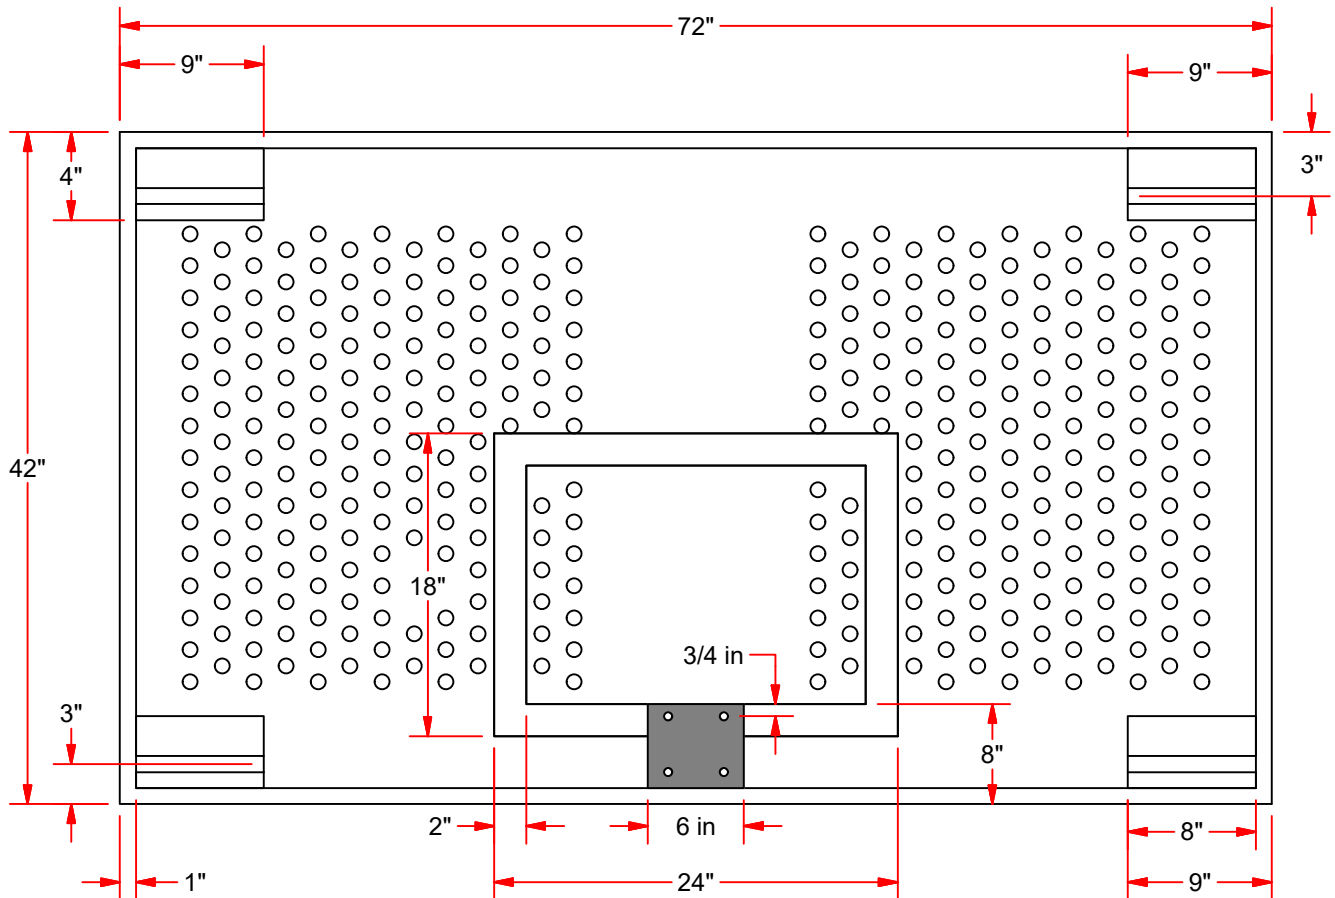

PERFORATED POLYCARBONATE BACKBOARD

FEATURES:

- > RETROFITS MOST INDOOR/OUTDOOR SUPPORT STRUCTURES
- > 1/2" THICK POLYCARBONATE BACKBOARD IS SHATTERPROOF
- > 250x STRONGER AND 30% LIGHTER THAN CONVENTIONAL GLASS BACKBOARDS
- > PERFORATED HOLES RELEASE BALL'S ENERGY ACHIEVING A "TRUE BOUNCE" OFF BACKBOARD
- > SOUND AND WIND RESISTANT CONSTRUCTION
- > GRAFFITI, UV AND SCRATCH RESISTANT COATING
- > SEE CHART FOR CUSTOM TRIM COLORS
- > GOAL AND NET SOLD SEPARATELY
- > PATENTED

COLOR CHART:

- > RED
- > ATHLETIC GOLD
- > GREY
- > BLACK
- > BURGUNDY
- > FOREST GREEN
- > PURPLE
- > ROYAL BLUE
- > WHITE
- > ORANGE

TYPICAL STAINLESS STEEL
"T" NUT USED IN TOP CORNERS

TYPICAL CORNER BLOCK
SOLID ALUMINUM BLOCK