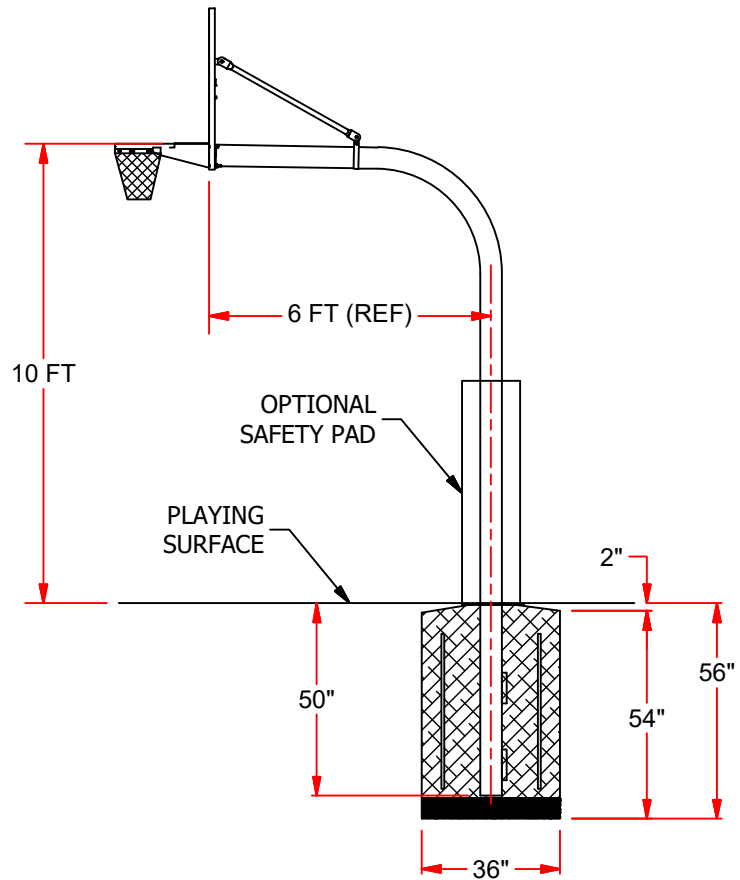

656

OUTDOOR BASKETBALL GOOSE NECK

© COPYRIGHT 2016 JAYPRO SPORTS, LLC. ALL RIGHTS RESERVED
THIS PRINT IS THE PROPERTY OF JAYPRO SPORTS, LLC. AND MAY NOT BE REPRODUCED WITHOUT WRITTEN PERMISSION

www.jaypro.com
(800) 243-0533
976 Hartford Turnpike
Waterford, CT 06385 USA

Sheet 1 of 1