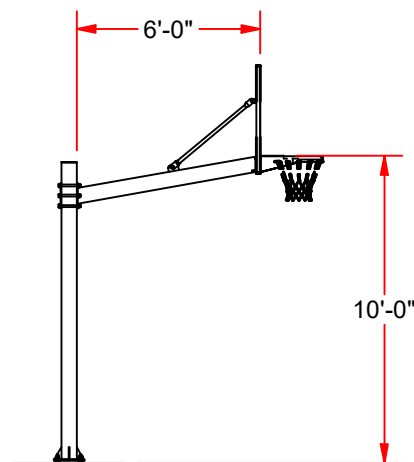

SURFACE MOUNT SQUARE POST OUTDOOR BASKETBALL w/ 6 FT DIRECT MOUNT

772-AC-UG
(UNIT SHOWN ABOVE)

FEATURES:

- > 6" SQUARE STEEL UPRIGHT w/ ANGLED EXTENSION ARM
- > HEIGHT CAN BE ADJUSTED AFTER COURT RESURFACING
- > BLACK POWDER COAT FINISH
- > YOUR CHOICE OF GOAL W/ NYLON NET INCLUDED
- > BOLT-ON BACKBOARD EDGE PADDING (MBBBP-6) SOLD SEPARATELY
- > ALL BACKBOARDS 72" x 42"

BACKBOARDS:

- > ACRYLIC BACKBOARD (772-AC-xx)
- > CLEAR VIEW TEMPERED GLASS BACKBOARD (772-CV-xx)
- > PERFORATED STEEL BACKBOARD (772-PF-xx)
- > STEEL BACKBOARD (772-RS-xx)
- > PERFORATED POLYCARBONATE TB BACKBOARD (772-TB-xx)

GOALS (xx above):

- > DOUBLE RIM (DR)
- > FLEX RIM (FR)
- > SUPER GOAL (SG)
- > BREAKAWAY PLAYGROUND (UB)
- > PLAYGROUND GOAL (UG)

OPTIONS:

- > POST PADDING (PP-66)

772 - POWDER COATED
SURFACE MOUNT SQUARE POST OUTDOOR BASKETBALL
w/ 6 FT DIRECT MOUNT