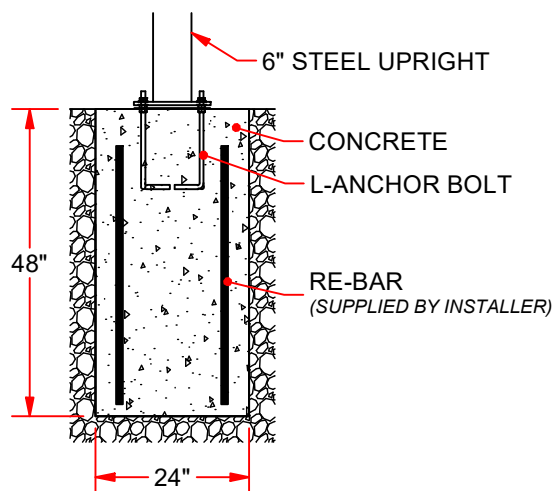

OPTIONS:

- > POST PADDING (PP-66)

772 - POWDER COATED
SURFACE MOUNT SQUARE POST OUTDOOR BASKETBALL
w/ 6 FT DIRECT MOUNT

© COPYRIGHT 2021 JAYPRO SPORTS, LLC. ALL RIGHTS RESERVED THIS PRINT IS THE PROPERTY OF JAYPRO SPORTS, LLC. AND MAY NOT BE REPRODUCED WITHOUT WRITTEN PERMISSION

www.jayprosports.com
(800) 243-0533
976 Hartford Turnpike
Waterford, CT 06385 USA

Rev:

SHEET 1 OF 1