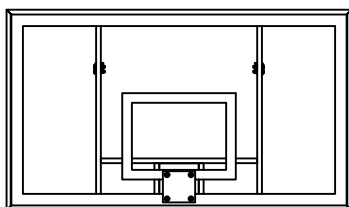

850RB-BB
RECTANGULAR STEEL
REAR BRACING INCLUDED

SR-PERF / AL-PERF
ALUMINUM OR STEEL PERFORATED BOARD
REAR BRACING INCLUDED

ACRB-72
ACRYLIC BOARD

4272CB
PERFORATED POLYCARBONATE BACKBOARD

Rugged all galvanized steel 4 1/2 diameter post with direct mount welded to goose neck for durability and stability. Easy to install and virtually maintenance free. See selection chart for backboard and goal combinations.