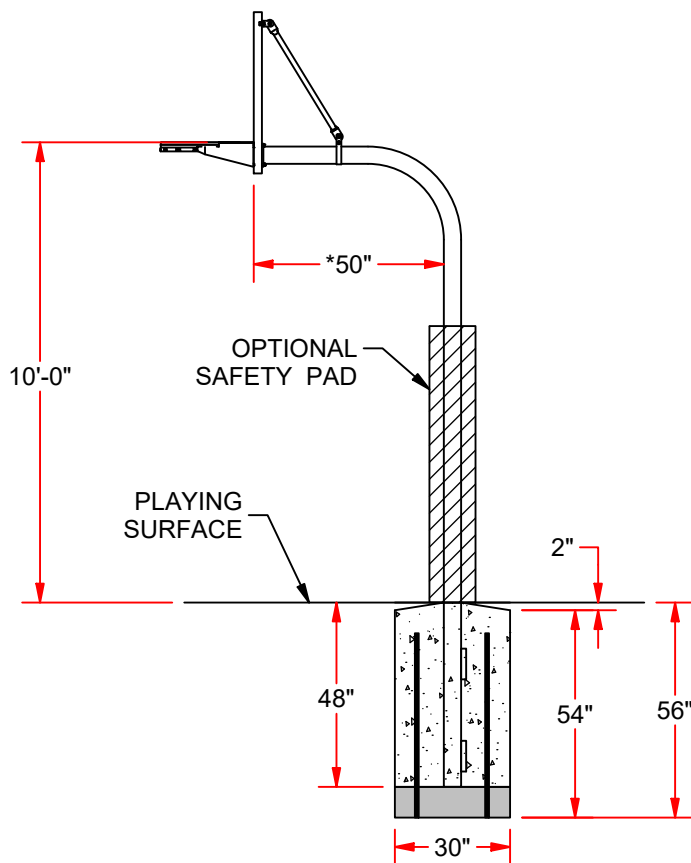

996

OUTDOOR BASKETBALL GOOSE NECK

© COPYRIGHT 2021 JAYPRO SPORTS, LLC. ALL RIGHTS RESERVED THIS PRINT IS THE PROPERTY OF JAYPRO SPORTS, LLC. AND MAY NOT BE REPRODUCED WITHOUT WRITTEN PERMISSION

www.jayprosports.com
(800) 243-0533
976 Hartford Turnpike
Waterford, CT 06385 USA

Rev: B

SHEET 1 OF 1