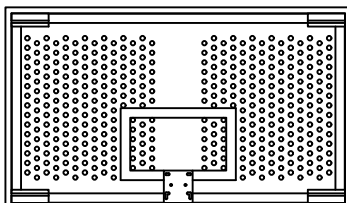

996 OUTDOOR BASKETBALL GOOSE NECK

ALUMINUM FAN / STEEL RECT / ACRYLIC / PERFORATED
POLYCARBONATE OR STEEL AND ALUMINUM
DIRECT MOUNT 4 FOOT EXTENSION

ALB-24BT
(RED BORDER & TARGET)
* NO REAR BRACING REQUIRED

850RB-BB
RECTANGULAR STEEL
REAR BRACING INCLUDED

SR-PERF / AL-PERF
ALUMINUM OR STEEL PERFORATED BOARD
REAR BRACING INCLUDED

ACRB-72
ACRYLIC BOARD

4272CB
PERFORATED POLYCARBONATE BACKBOARD

Rugged all galvanized steel 4 1/2 diameter post with direct mount welded to goose neck for durability and stability. Easy to install and virtually maintenance free. See selection chart for backboard and goal combinations.