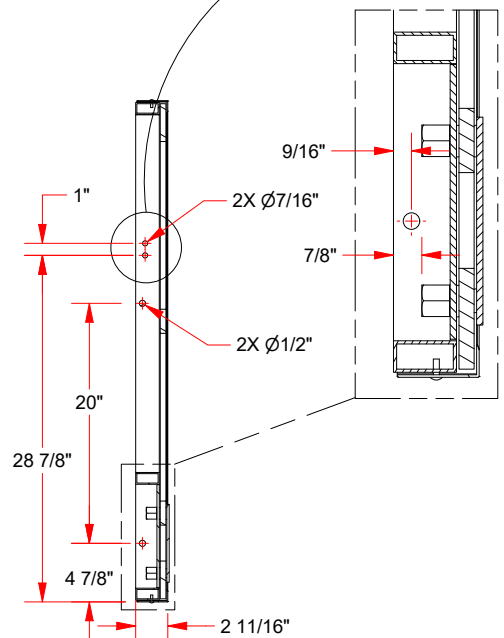

ACRB-72 42" RECTANGULAR ACRYLIC BACKBOARD

Attachment Bracket allows support braces to attach vertically or horizontally (hardware included).

SPECIFICATIONS

42" x 72" rectangular acrylic backboard. Includes border and target. 5" x 5" goal mounting pattern. Steel support frame made of heavy gauge 1" x 2" tube, 1/2" acrylic with aluminum outer frame. Weight is 145 lbs. and ships by truck. Shown with optional goal.