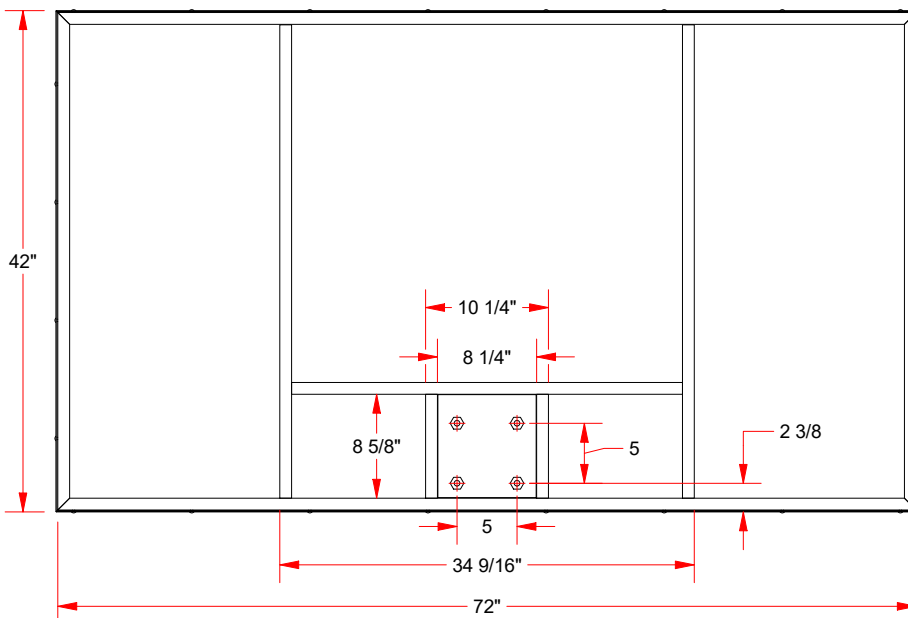

ACRB-72 42" RECTANGULAR ACRYLIC BACKBOARD

Attachment Bracket allows support braces to attach vertically or horizontally (hardware included).

SPECIFICATIONS

42" x 72" rectangular acrylic backboard. Includes border and target. 5" x 5" goal mounting pattern. Steel support frame made of heavy gauge 1" x 2" tube, 1/2" acrylic with aluminum outer frame. Weight is 145 lbs. and ships by truck. Shown with optional goal.