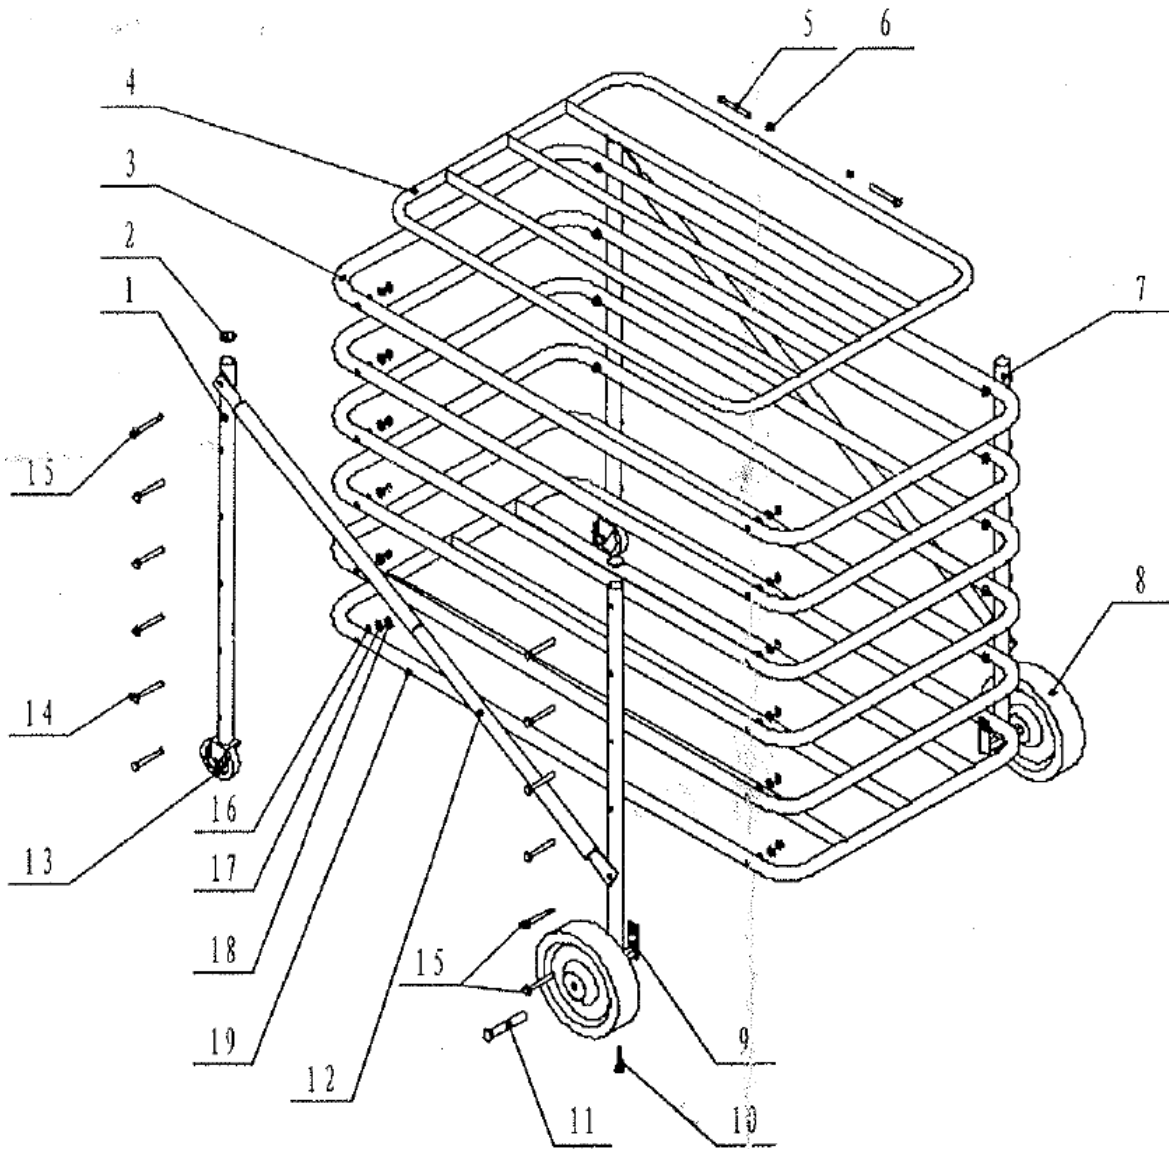

**BBABL-2, ATLAS SERIES BALL LOCKER & HAMPER**

ITEM	DESCRIPTION	QTY	ITEM	DESCRIPTION	QTY
1	UPRIGHT TUBE 1	2	11	HEX BOLT M12 x 65	2
2	PLASTIC PLUG	4	12	LEANING POLE	2
3	ROUND RING	5	13	3" MULTI-DIRECTIONAL CASTER	2
4	TOP	1	14	HEX BOLT M8 x 40	16
5	PIVOT	2	15	HEX BOLT M12 x 65	8
6	CIRCLIP FOR SHAFT	2	16	M8 FLAT WASHER	24
7	RISER 2	2	17	M8 SPRING WASHER	24
8	8" DIRECTIONAL WHEEL	2	18	M8 CAP NUT	24
9	LOCKING PART	2	19	BOTTOM	1
10	HEX BOLT M8 x 40	2			