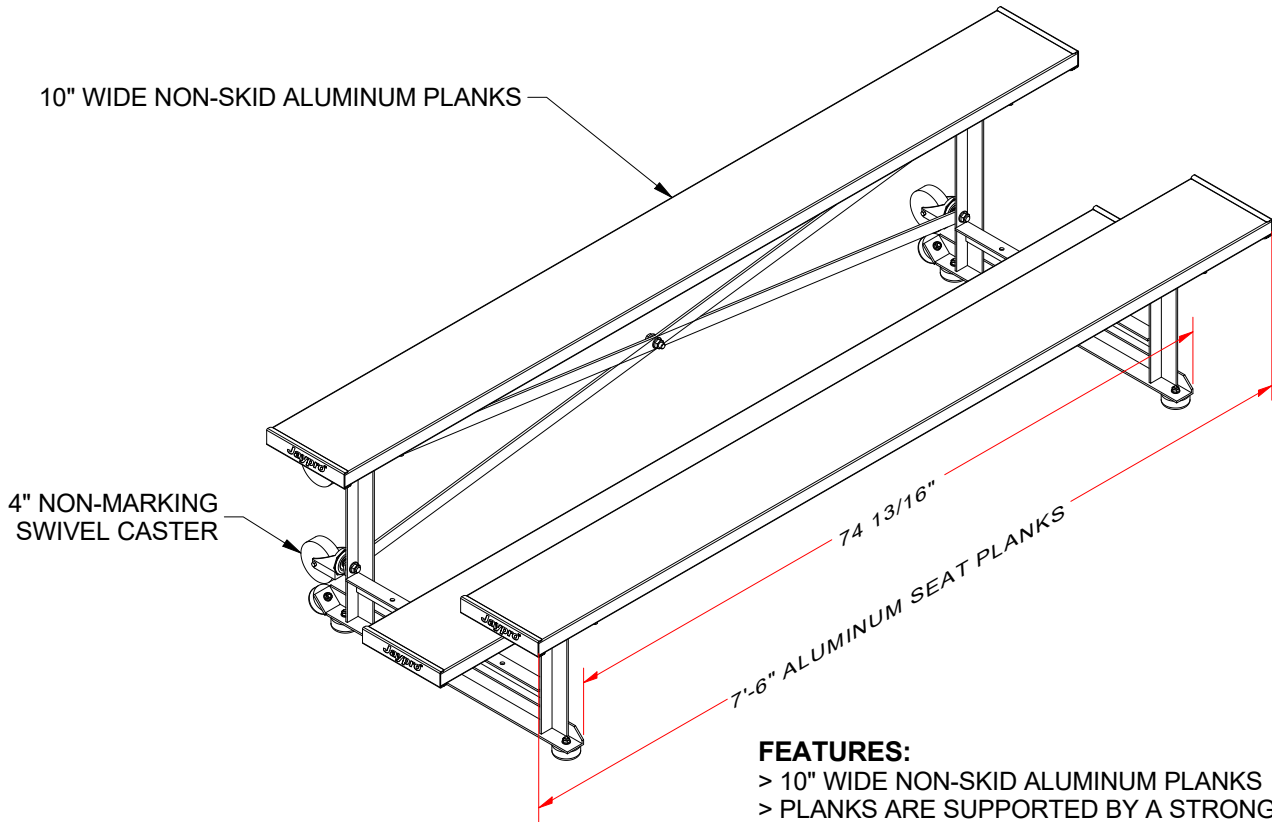

# BLCH-275TRG 7 1/2' TIP & ROLL BLEACHER

### FEATURES:

- > 10" WIDE NON-SKID ALUMINUM PLANKS
- > PLANKS ARE SUPPORTED BY A STRONG, ALUMINUM UNDERSTRUCTURE
- > TRANSITION FOOT PREVENTS FLOOR MARKING
- INCLUDES FOUR 4" NON-MARKING SWIVEL CASTERS