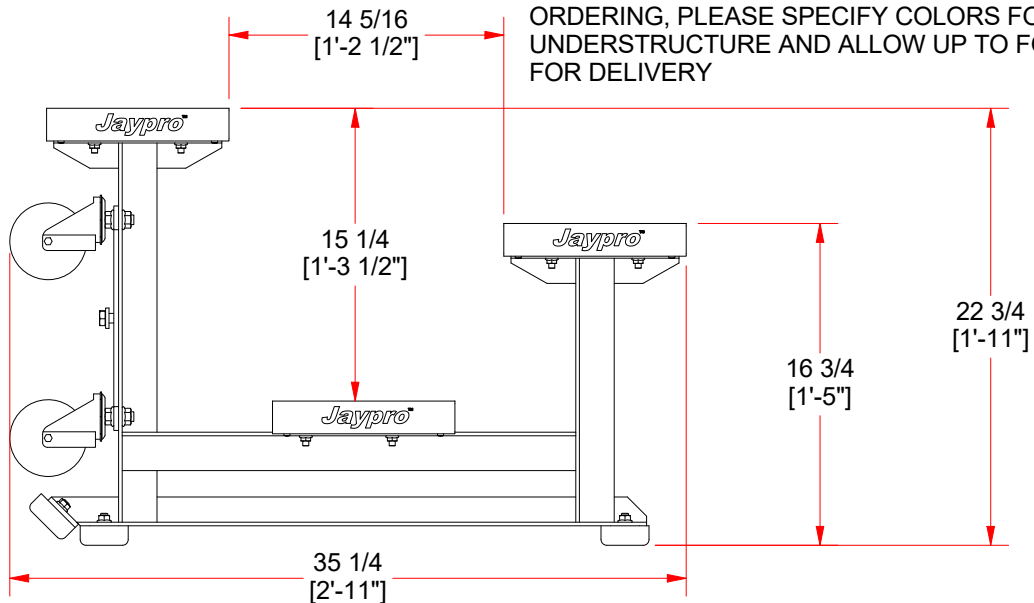

BLCH-275TRG

7 1/2' TIP & ROLL BLEACHER

© COPYRIGHT 2017 JAYPRO SPORTS, LLC. ALL RIGHTS RESERVED
THIS PRINT IS THE PROPERTY OF JAYPRO SPORTS, LLC. AND MAY NOT BE REPRODUCED WITHOUT WRITTEN PERMISSION

www.jaypro.com
(800) 243-0533
976 Hartford Turnpike
Waterford, CT 06385 USA

Sheet 1 of 1