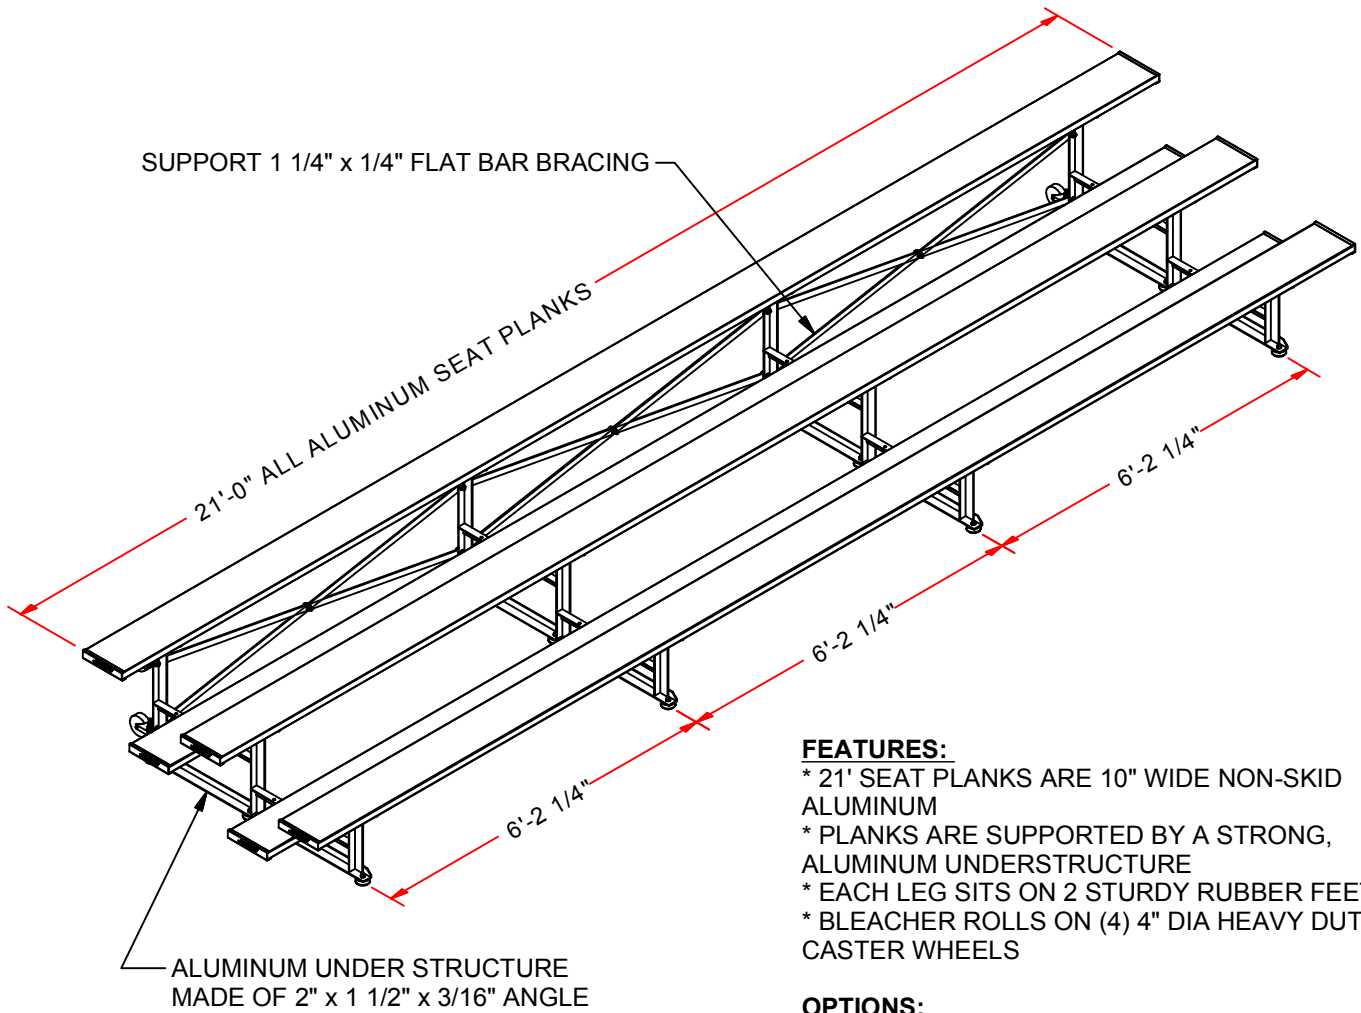

BLCH-321TRG 21' TIP & ROLL BLEACHER

BLCH-321TRG

21' TIP & ROLL BLEACHER

© COPYRIGHT 2014 JAYPRO SPORTS, LLC. ALL RIGHTS RESERVED
THIS PRINT IS THE PROPERTY OF JAYPRO SPORTS, LLC. AND MAY NOT BE REPRODUCED WITHOUT WRITTEN PERMISSION