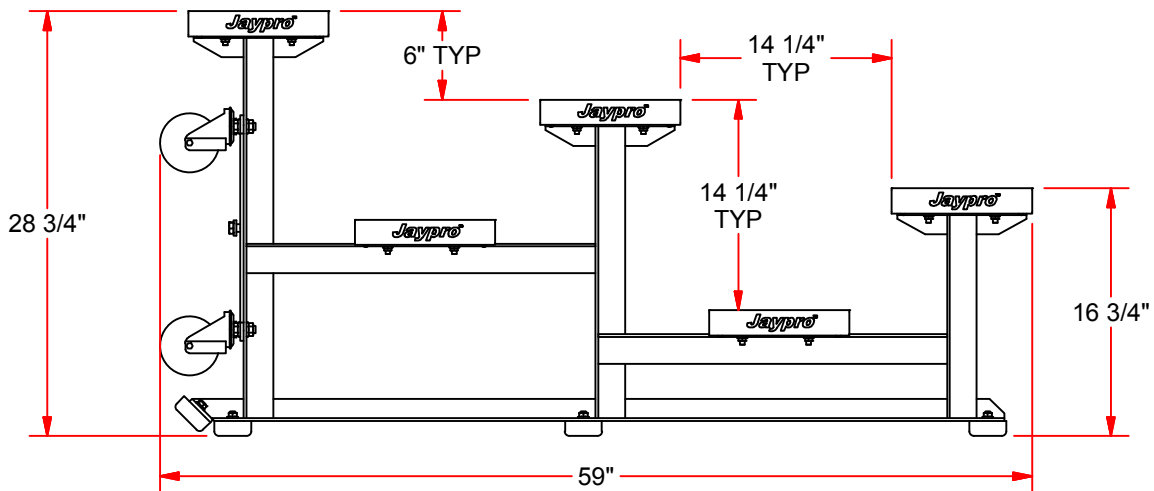

BLCH-321TRG 21' TIP & ROLL BLEACHER

BLCH-321TRG

21' TIP & ROLL BLEACHER

© COPYRIGHT 2014 JAYPRO SPORTS, LLC. ALL RIGHTS RESERVED
THIS PRINT IS THE PROPERTY OF JAYPRO SPORTS, LLC. AND MAY NOT BE REPRODUCED WITHOUT WRITTEN PERMISSION