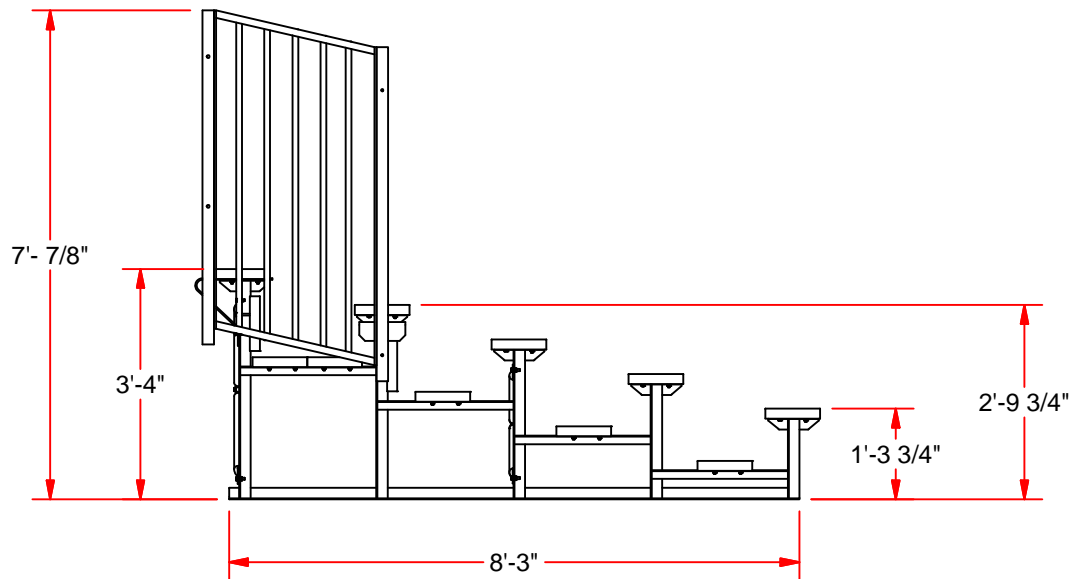

BLCH-5GR

5-ROW BLEACHERS WITH VERTICAL GUARDRAIL ENCLOSURE BLCH-5GR (15' LONG) BLCH-521GR (21' LONG)

FEATURES:

- * CODE COMPLAINT
- * SEAT PLANKS ARE 10" WIDE NON-SKID ALUMINUM.
- * PLANKS ARE SUPPORTED BY A STRONG GALVANIZED STEEL UNDERSTRUCTURE.
- * 50 PERSONS SEAT CAPACITY FOR 15' LONG (BLCH-5GR).
- * 62 PERSONS SEAT CAPACITY FOR 21' LONG (BLCH-521GR).