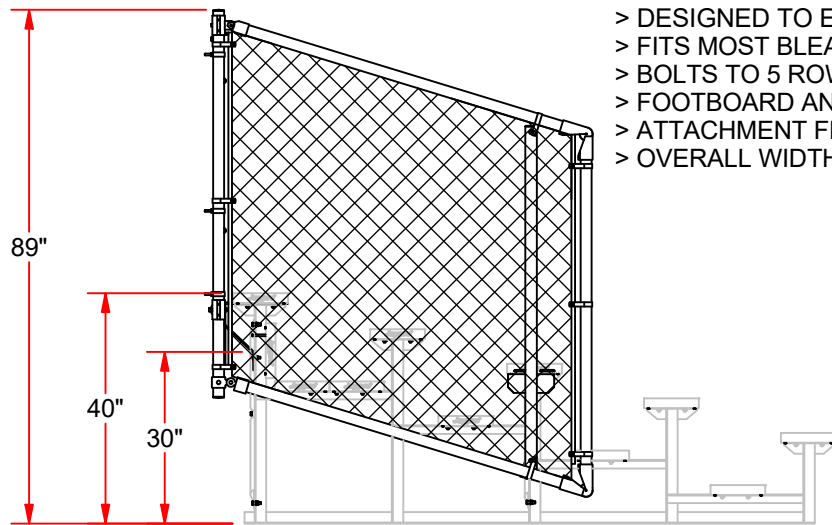

BLCH5CUE27

FEATURES:

- > DESIGNED TO ENCLOSE BLEACHER SEATING HIGHER THAN 30"
- > FITS MOST BLEACHER BRANDS
- > BOLTS TO 5 ROW BLEACHERS AT 27'
- > FOOTBOARD AND KICKBOARD INCLUDED
- > ATTACHMENT FRAME AND HARDWARE KIT INCLUDED
- > OVERALL WIDTH: 27'-8"

BLCH5CUE27

UNIVERSAL ENCLOSURE FOR 27' BLEACHER

© COPYRIGHT 2017 JAYPRO SPORTS, LLC. ALL RIGHTS RESERVED
THIS PRINT IS THE PROPERTY OF JAYPRO SPORTS, LLC. AND MAY
NOT BE REPRODUCED WITHOUT WRITTEN PERMISSION