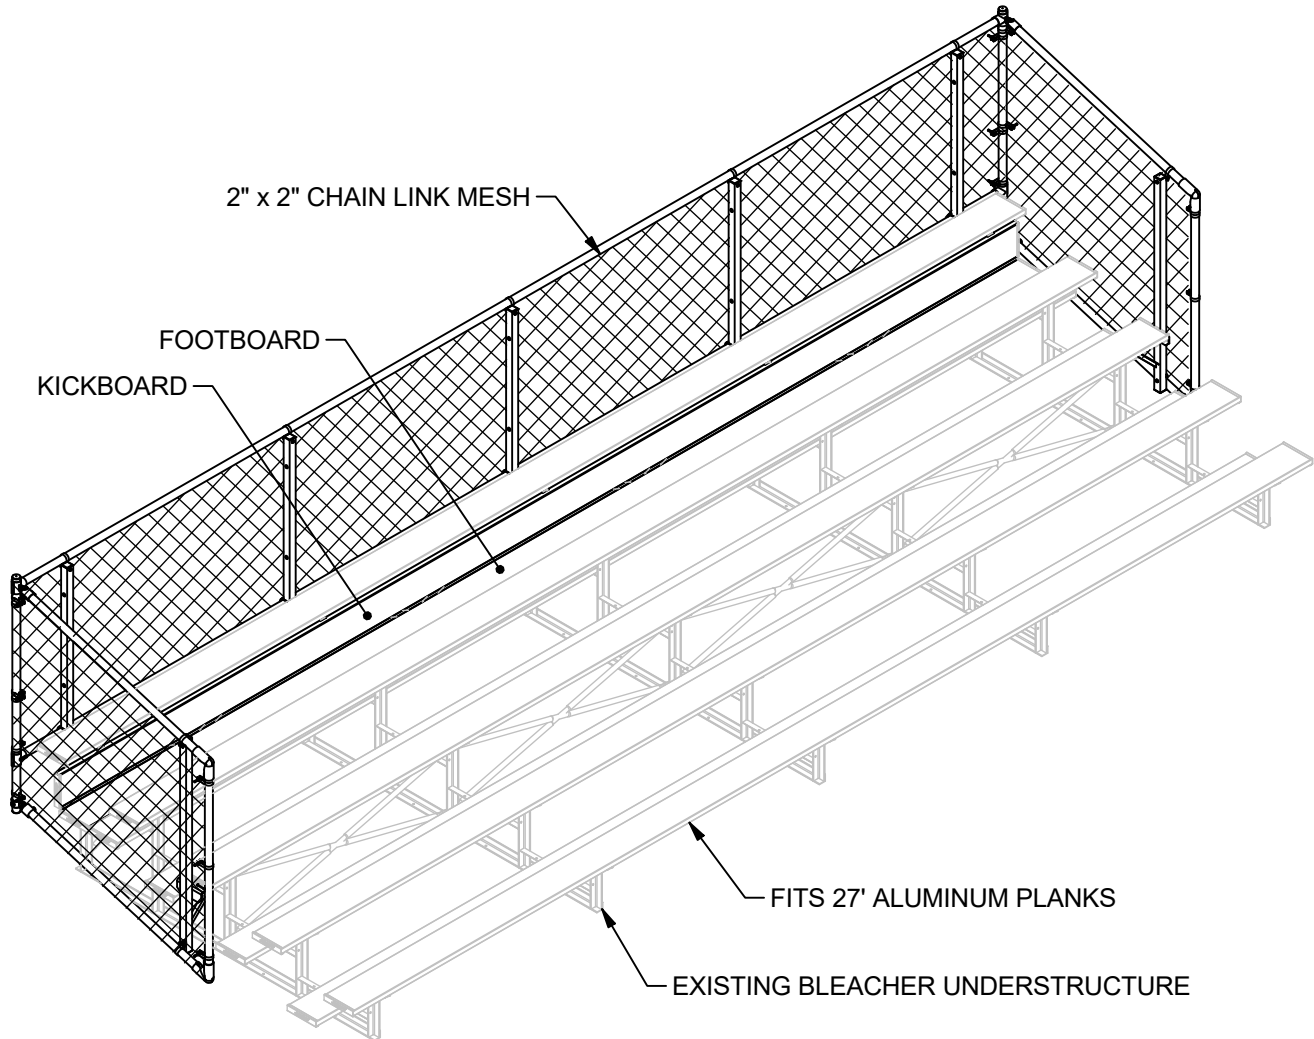

BLCH5CUE27

FEATURES:

- > DESIGNED TO ENCLOSE BLEACHER SEATING HIGHER THAN 30"
- > FITS MOST BLEACHER BRANDS
- > BOLTS TO 5 ROW BLEACHERS AT 27'
- > FOOTBOARD AND KICKBOARD INCLUDED
- > ATTACHMENT FRAME AND HARDWARE KIT INCLUDED
- > OVERALL WIDTH: 27'-8"

BLCH5CUE27

UNIVERSAL ENCLOSURE FOR 27' BLEACHER

© COPYRIGHT 2017 JAYPRO SPORTS, LLC. ALL RIGHTS RESERVED
THIS PRINT IS THE PROPERTY OF JAYPRO SPORTS, LLC. AND MAY
NOT BE REPRODUCED WITHOUT WRITTEN PERMISSION