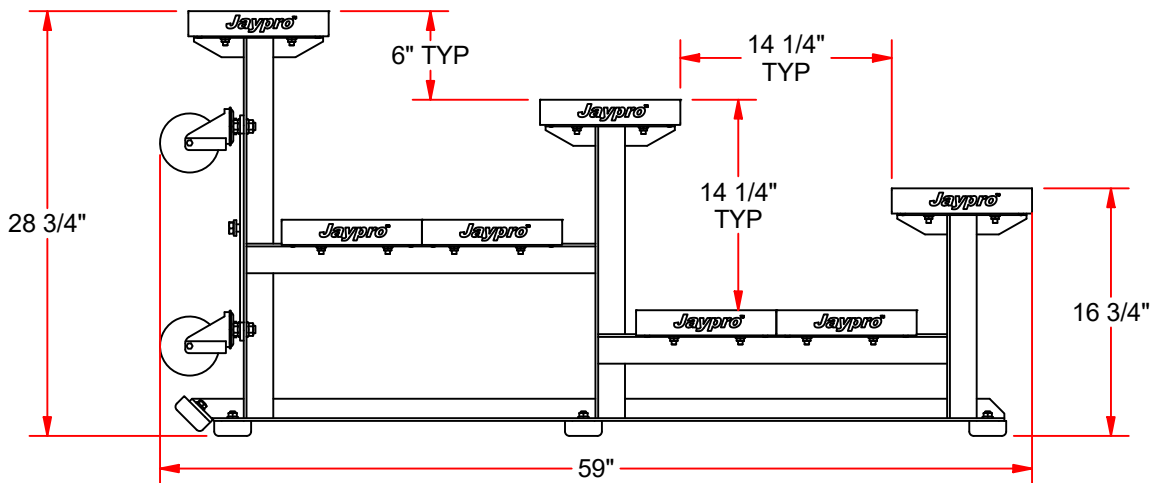

BLDP-327TRG 27' PREFERRED TIP & ROLL BLEACHER

FEATURES:

- > 10" WIDE NON-SKID ALUMINUM PLANKS
- > PLANKS ARE SUPPORTED BY A STRONG, ALUMINUM UNDERSTRUCTURE
- > ADDITION OF DOUBLE FOOT PLANKS
- > EACH LEG SITS ON 3 STURDY RUBBER FEET
- > BLEACHER ROLLS ON (6) 4" DIA HEAVY DUTY CASTER WHEELS

OPTIONS:

- > CUSTOM POWDER COATED COLORS

BLDP-327TRG

27' PREFERRED TIP & ROLL BLEACHER

© COPYRIGHT 2017 JAYPRO SPORTS, LLC. ALL RIGHTS RESERVED
THIS PRINT IS THE PROPERTY OF JAYPRO SPORTS, LLC. AND MAY
NOT BE REPRODUCED WITHOUT WRITTEN PERMISSION