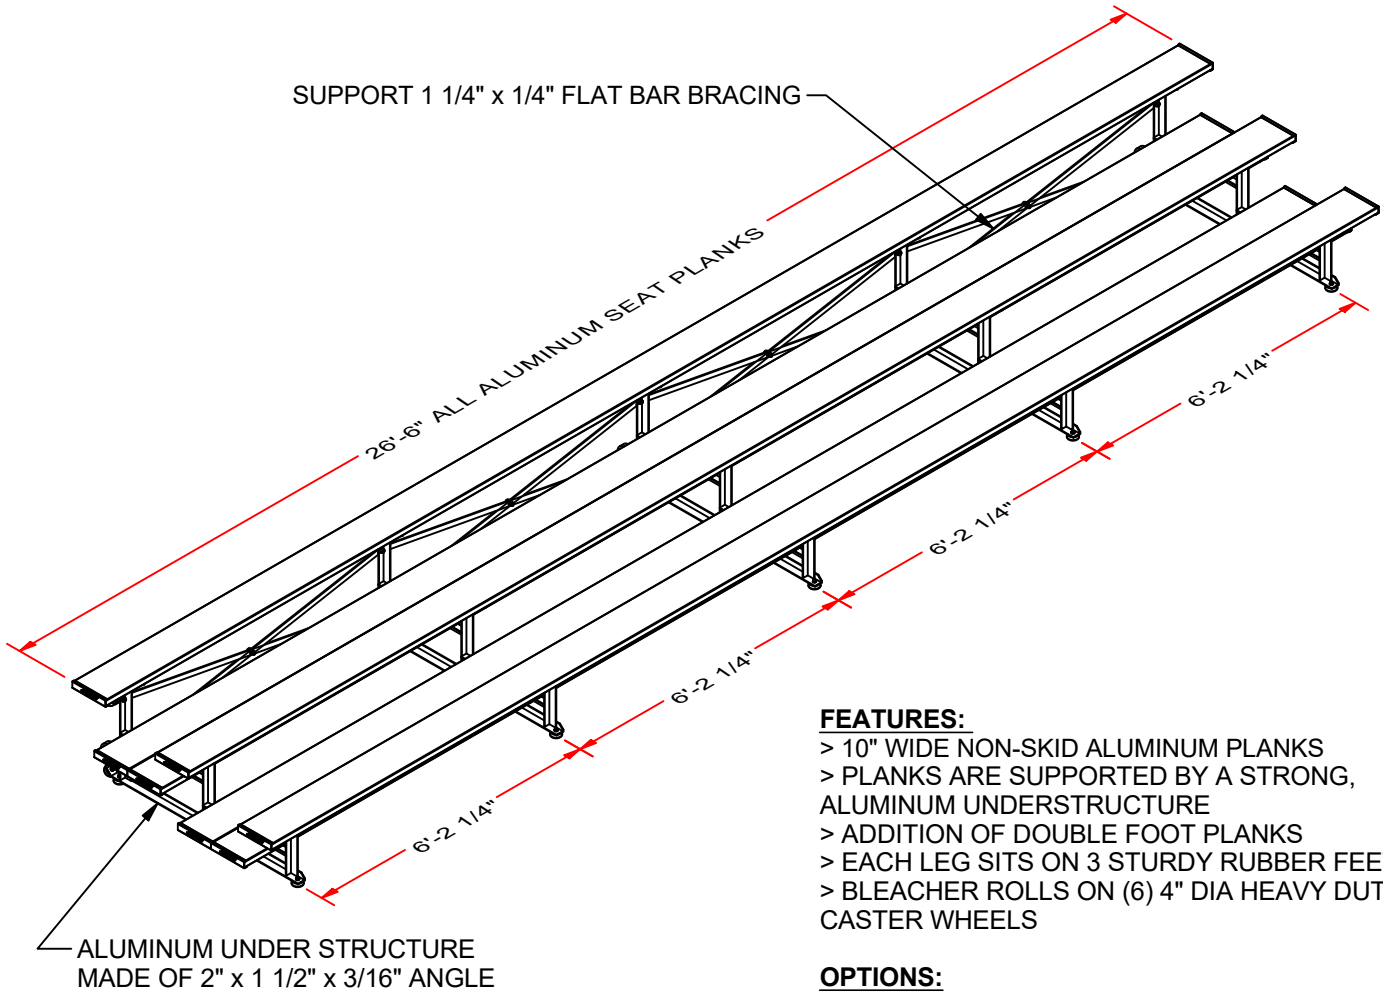

BLDP-327TRG 27' PREFERRED TIP & ROLL BLEACHER

FEATURES:

- > 10" WIDE NON-SKID ALUMINUM PLANKS
- > PLANKS ARE SUPPORTED BY A STRONG, ALUMINUM UNDERSTRUCTURE
- > ADDITION OF DOUBLE FOOT PLANKS
- > EACH LEG SITS ON 3 STURDY RUBBER FEET
- > BLEACHER ROLLS ON (6) 4" DIA HEAVY DUTY CASTER WHEELS