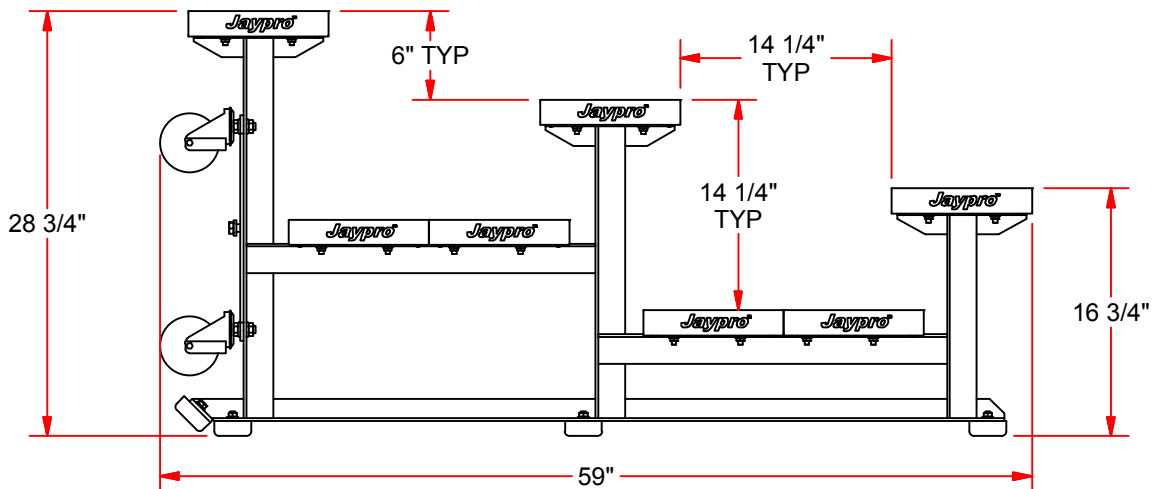

BLDP-375TRG

7-1/2' PREFERRED TIP & ROLL BLEACHER

FEATURES:

- * 7-1/2' SEAT PLANKS ARE 10" WIDE NON-SKID ALUMINUM
- * PLANKS ARE SUPPORTED BY A STRONG, ALUMINUM UNDERSTRUCTURE
- * ADDITION OF DOUBLE FOOT PLANKS
- * EACH LEG SITS ON 3 STURDY RUBBER FEET
- * BLEACHER ROLLS ON (4) 4" DIA HEAVY DUTY CASTER WHEELS

OPTIONS:

- * CUSTOM POWDER COATED COLORS

REV.	DESCRIPTION	DATE	BY
-	INITIAL RELEASE	6/27	MT

COPYRIGHT 2006
JAYPRO SPORTS, LLC.
ALL RIGHTS RESERVED

BLDP-375TRG
7-1/2' PREFERRED TIP &
ROLL BLEACHER

THIS PRINT IS THE PROPERTY OF JAYPRO SPORTS, LLC.
AND MAY NOT BE REPRODUCED WITHOUT WRITTEN PERMISSION