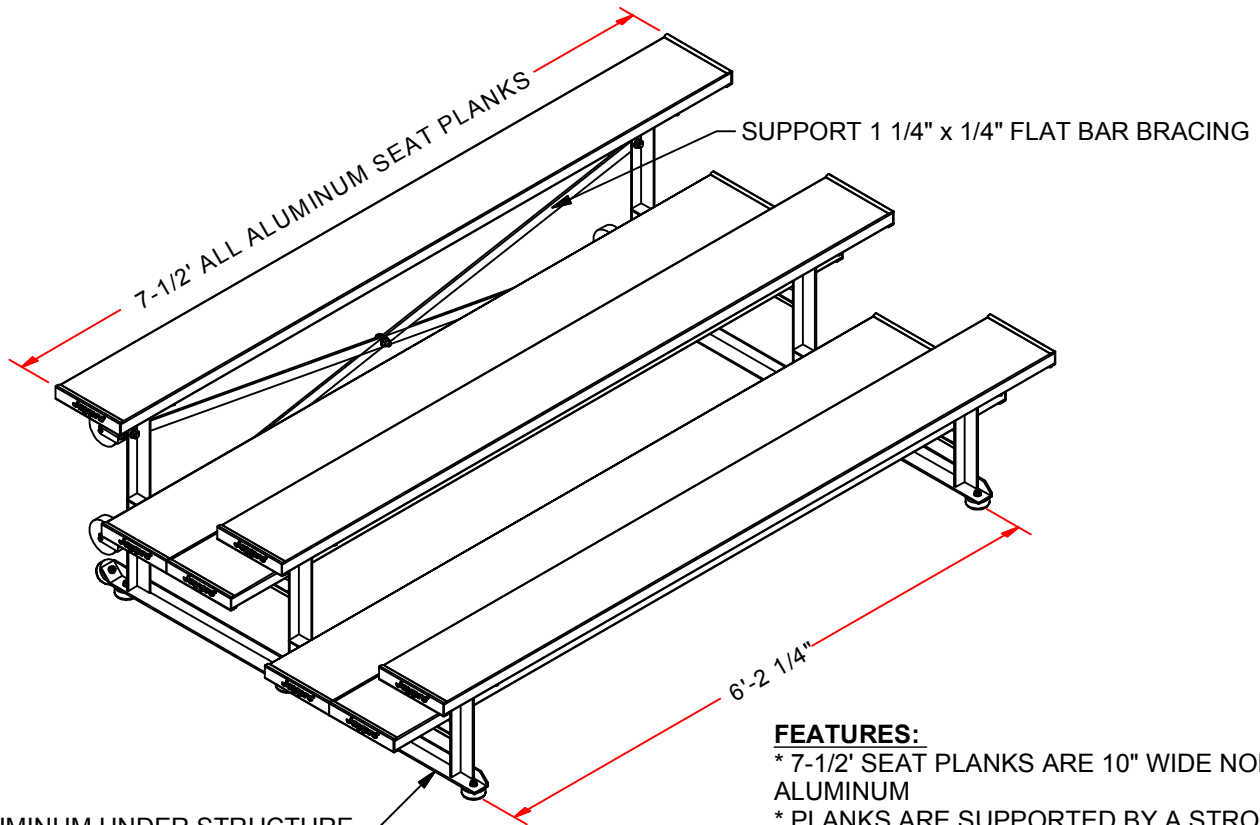

BLDP-375TRG

7-1/2' PREFERRED TIP & ROLL BLEACHER

FEATURES:

- * 7-1/2' SEAT PLANKS ARE 10" WIDE NON-SKID ALUMINUM
- * PLANKS ARE SUPPORTED BY A STRONG, ALUMINUM UNDERSTRUCTURE
- * ADDITION OF DOUBLE FOOT PLANKS
- * EACH LEG SITS ON 3 STURDY RUBBER FEET
- * BLEACHER ROLLS ON (4) 4" DIA HEAVY DUTY CASTER WHEELS

OPTIONS:

- * CUSTOM POWDER COATED COLORS

REV.	DESCRIPTION	DATE	BY
-	INITIAL RELEASE	6/27	MT

COPYRIGHT 2006
JAYPRO SPORTS, LLC.
ALL RIGHTS RESERVED

BLDP-375TRG
7-1/2' PREFERRED TIP &
ROLL BLEACHER

THIS PRINT IS THE PROPERTY OF JAYPRO SPORTS, LLC.
AND MAY NOT BE REPRODUCED WITHOUT WRITTEN PERMISSION