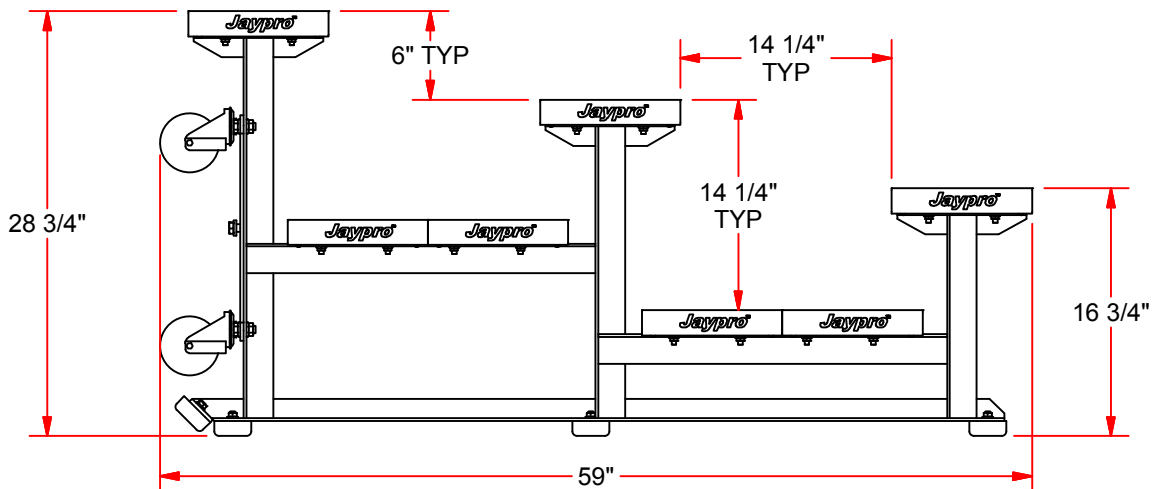

OPTIONS:

- CUSTOM POWDER COATED COLORS

BLDP-3TRG

15' PREFERRED TIP & ROLL BLEACHER

INNOVATION, PERFORMANCE
AND COMMITMENT SINCE 1953

DRAWING NAME / PART NUMBER:

BLDP-3TRG

DRAWN BY:

Moune T.

ISSUE DATE:

6/27/2012

CHKD BY:

WVB

CHK DATE:

6/16/2014

SHEET:

1 OF 1