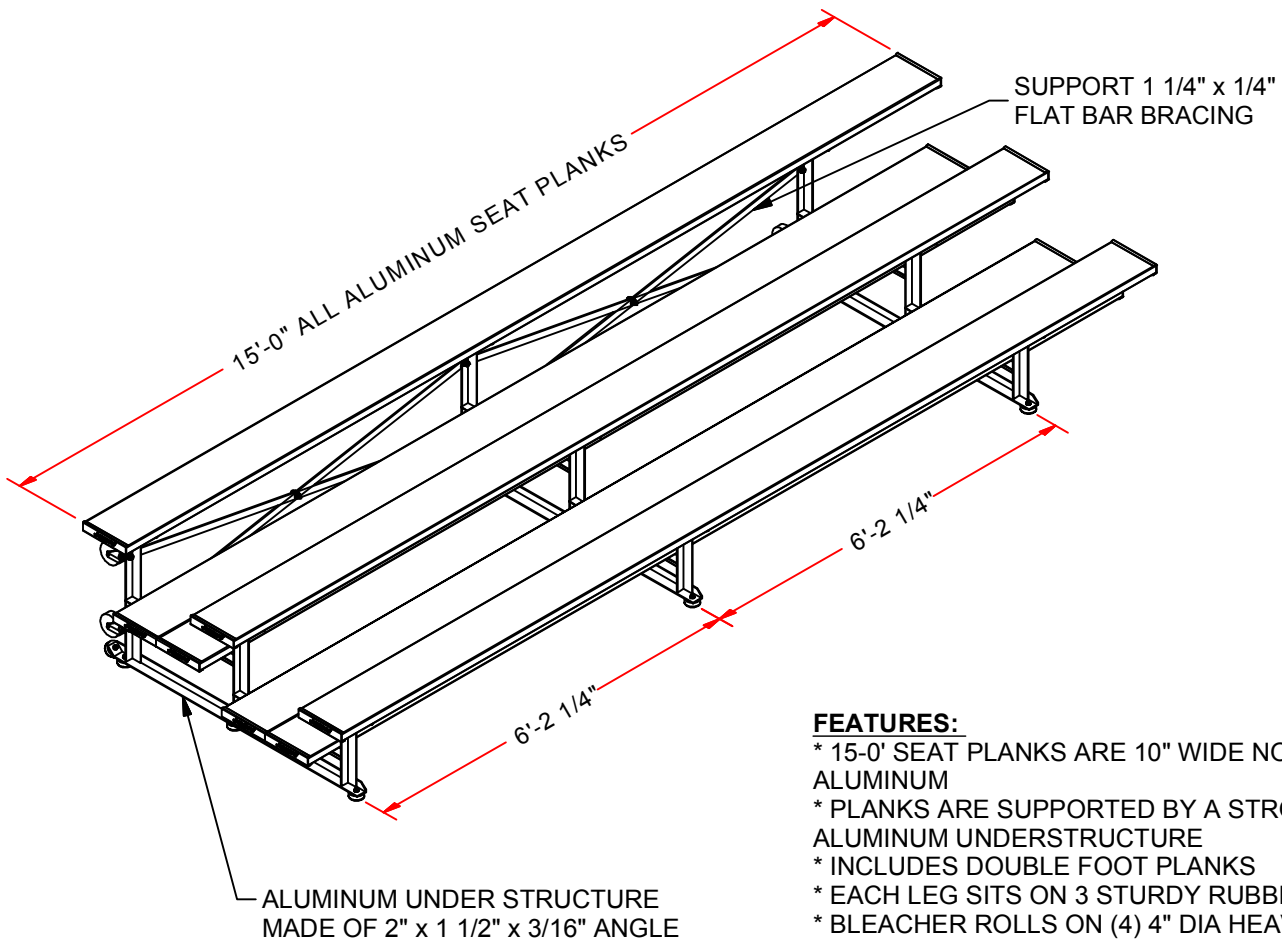

BLDP-3TRG

15' PREFERRED TIP & ROLL BLEACHER

FEATURES:

- 15'-0" SEAT PLANKS ARE 10" WIDE NON-SKID ALUMINUM
- PLANKS ARE SUPPORTED BY A STRONG, ALUMINUM UNDERSTRUCTURE
- INCLUDES DOUBLE FOOT PLANKS
- EACH LEG SITS ON 3 STURDY RUBBER FEET
- BLEACHER ROLLS ON (4) 4" DIA HEAVY DUTY CASTER WHEELS