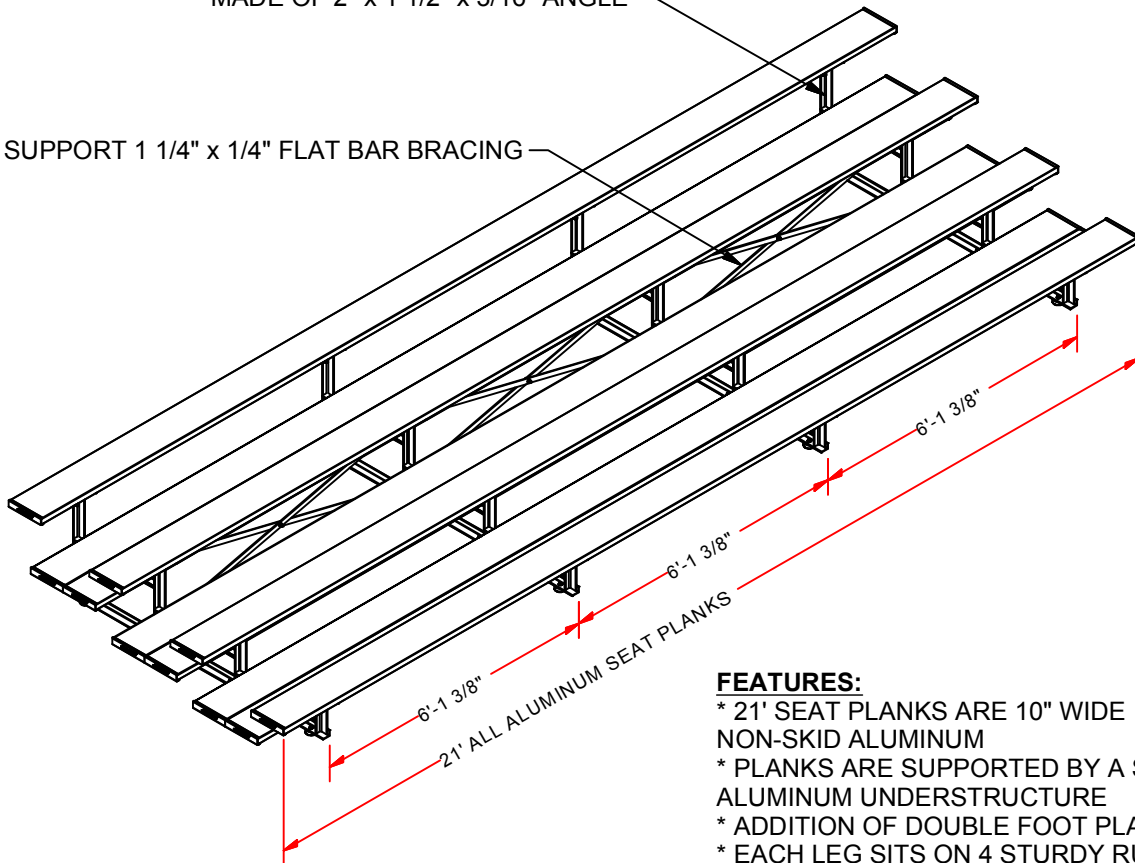

BLDP-421TRG

21' PREFERRED TIP & ROLL BLEACHER

ALUMINUM UNDER STRUCTURE
MADE OF 2" x 1 1/2" x 3/16" ANGLE

SUPPORT 1 1/4" x 1/4" FLAT BAR BRACING

FEATURES:

- 21' SEAT PLANKS ARE 10" WIDE NON-SKID ALUMINUM
- PLANKS ARE SUPPORTED BY A STRONG, ALUMINUM UNDERSTRUCTURE
- ADDITION OF DOUBLE FOOT PLANKS
- EACH LEG SITS ON 4 STURDY RUBBER FEET
- BLEACHER ROLLS ON (8) 4" DIA HEAVY DUTY CASTER WHEELS