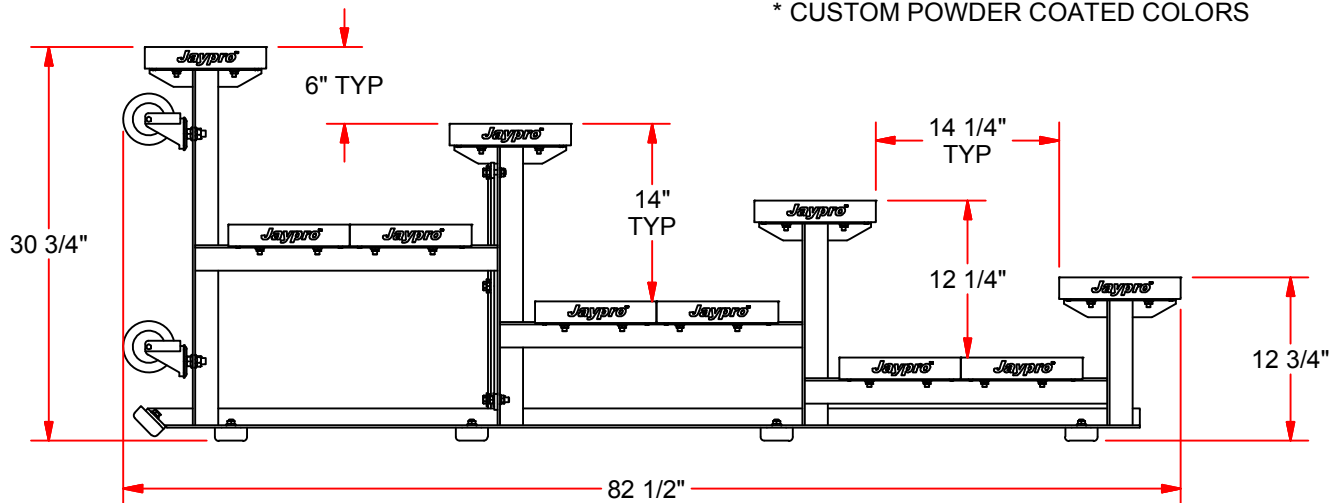

OPTIONS:

- CUSTOM POWDER COATED COLORS

BLDP-421TRG

21' PREFERRED TIP & ROLL BLEACHER

www.jaypro.com

INNOVATION, PERFORMANCE
AND COMMITMENT SINCE 1953

DRAWING NAME / PART NUMBER:

BLDP-421TRG

DRAWN BY:

Moune T.

ISSUE DATE:

1/9/2014

CHKD BY:

WVB

CHK DATE:

1/9/2014

SHEET:

1 OF 1