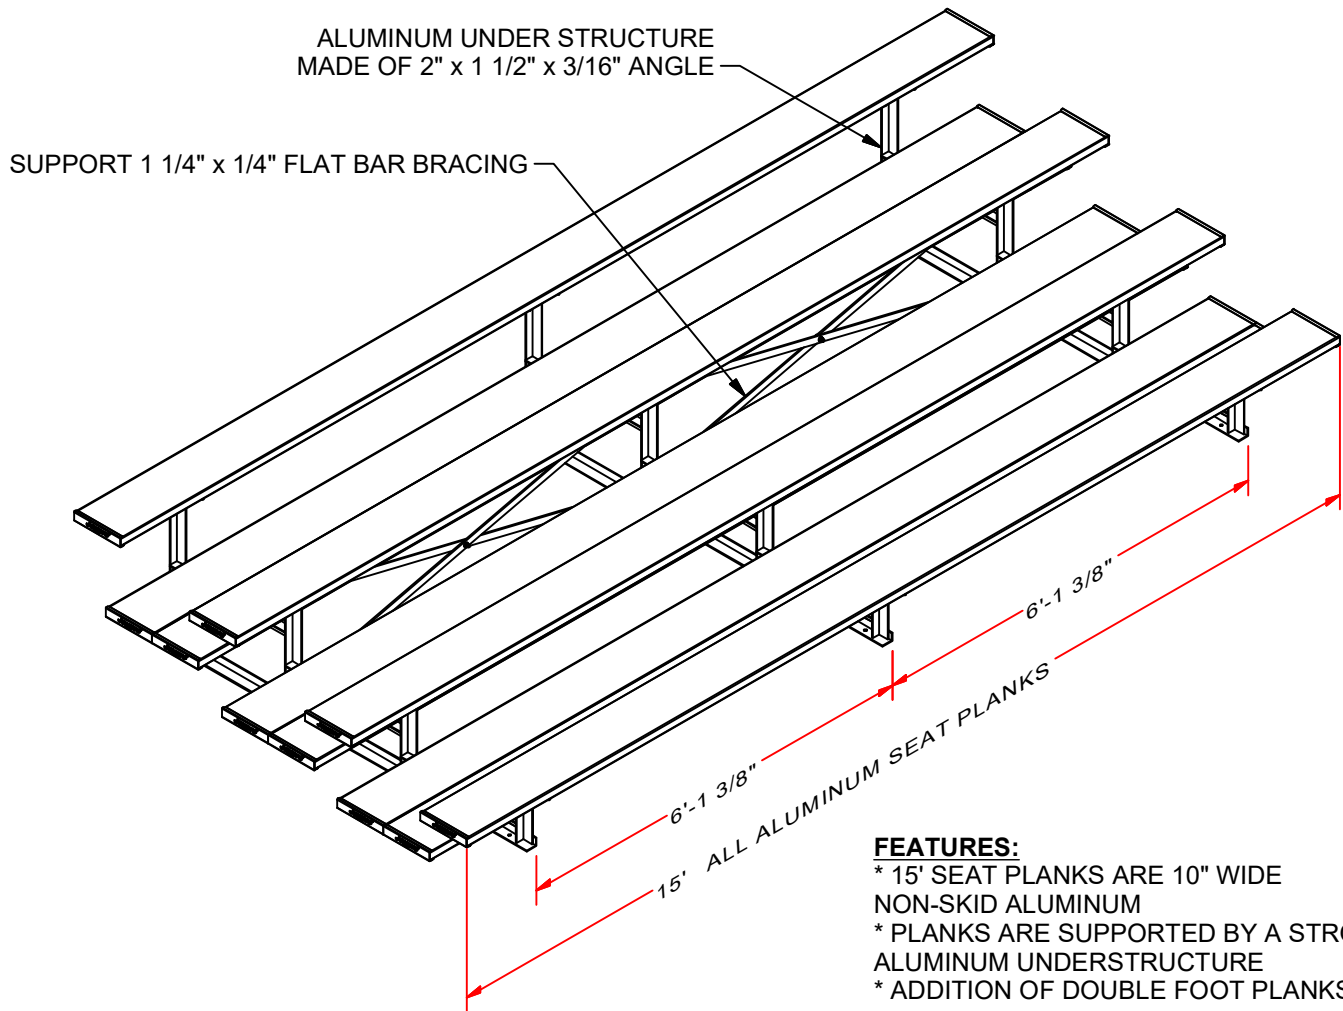

BLDP-4AL 15' PREFERRED ALUMINUM BLEACHER

FEATURES:

- * 15' SEAT PLANKS ARE 10" WIDE NON-SKID ALUMINUM
- * PLANKS ARE SUPPORTED BY A STRONG, ALUMINUM UNDERSTRUCTURE
- * ADDITION OF DOUBLE FOOT PLANKS

OPTIONS: