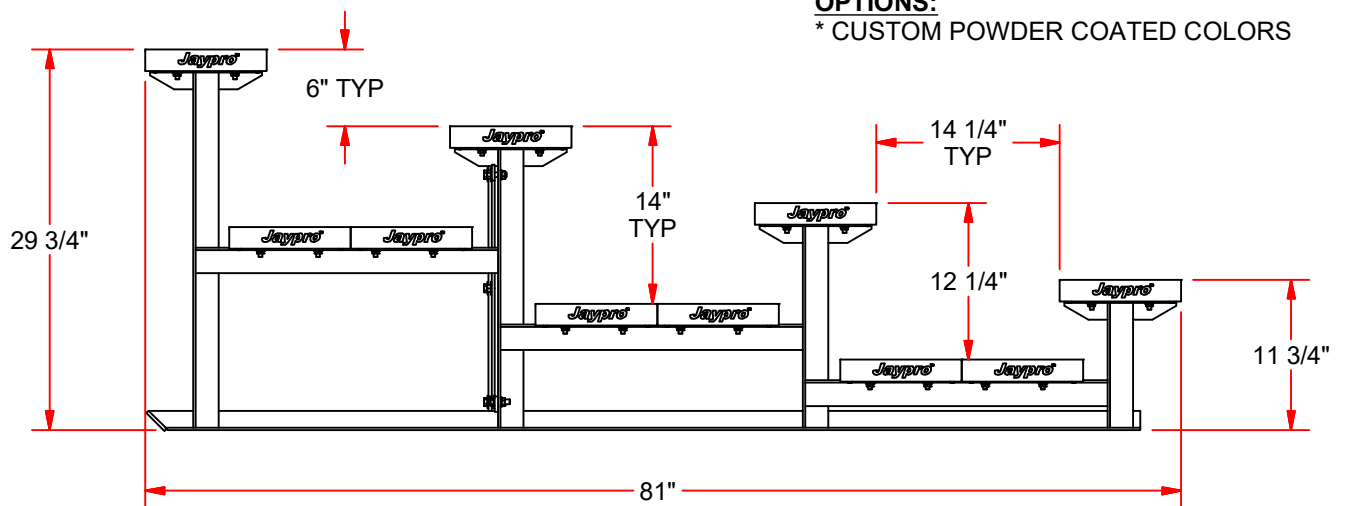

OPTIONS:

- CUSTOM POWDER COATED COLORS

BLDP-4AL

15' PREFERRED ALUMINUM BLEACHER

© COPYRIGHT 2017 JAYPRO SPORTS, LLC. ALL RIGHTS RESERVED
THIS PRINT IS THE PROPERTY OF JAYPRO SPORTS, LLC. AND MAY NOT BE REPRODUCED WITHOUT WRITTEN PERMISSION

www.jaypro.com
(800) 243-0533
976 Hartford Turnpike
Waterford, CT 06385 USA

Sheet 1 of 1