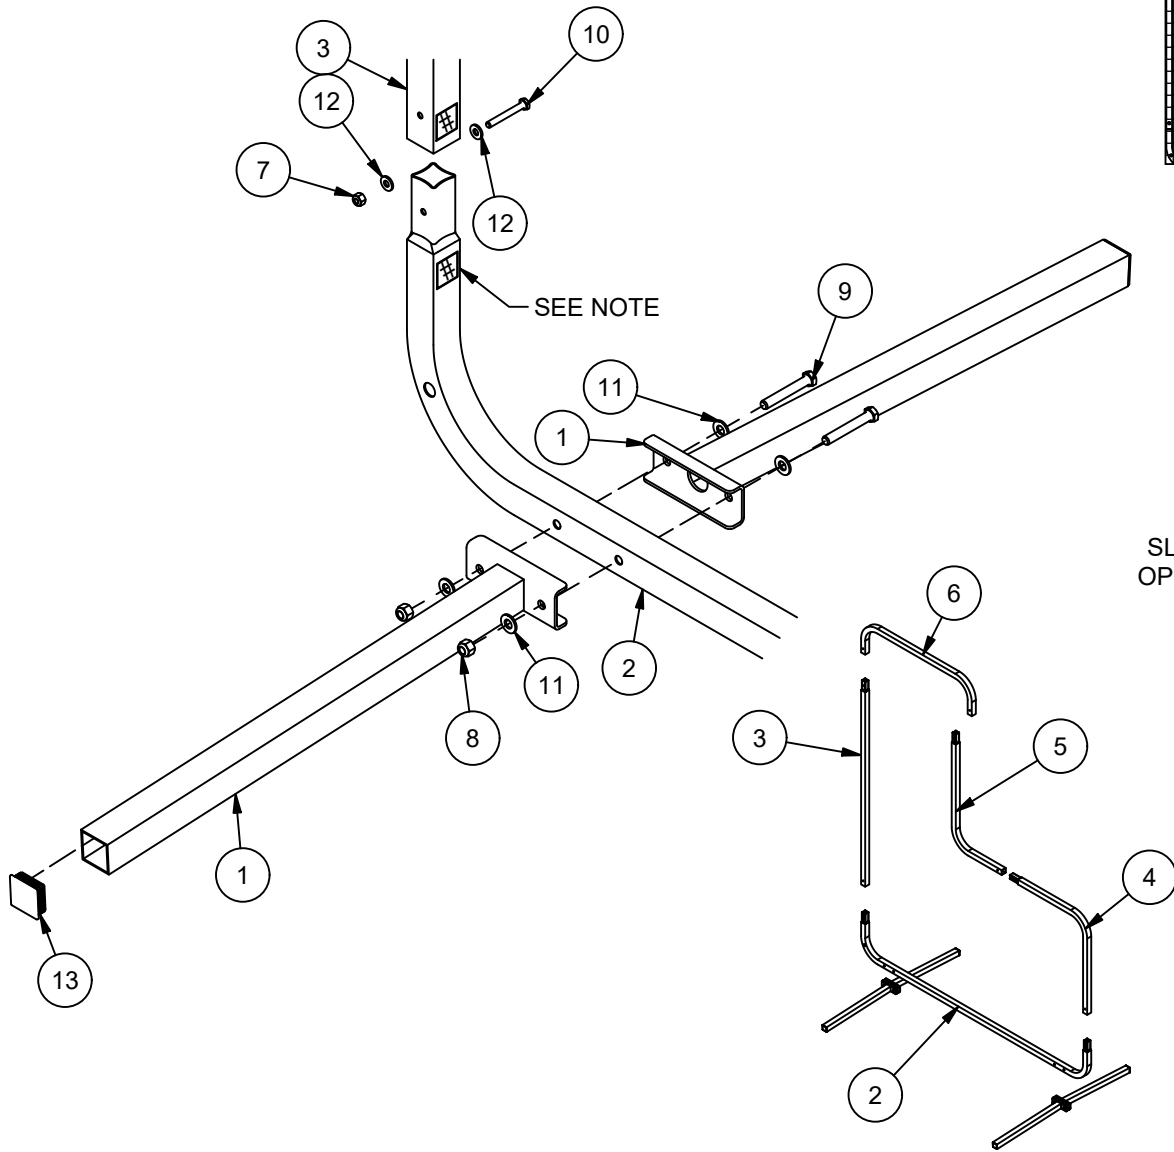

CFSL

SEE NOTE

SLIDE NET OVER FRAME AND TIE OFF THE OPEN END OF THE NET WITH LACING CORD

ITEM	QTY	PART #	DESCRIPTION
1	4	CFS-B	CLASSIC SCREEN LEG
2	1	CFS-01	CLASSIC SCREEN BASE
3	1	CFS-02	CLASSIC SCREEN SIDES
4	1	CFS-03	CLASSIC SCREEN LOWER ELBOW
5	1	CFS-04	CLASSIC SCREEN UPPER ELBOW
6	1	CFS-05	CLASSIC SCREEN TOP
7	5	HN256	1/4-20 UNC-Nylon Lock Nut-ZP-GrNC
8	4	HN265	3/8-16 UNC-Nylon Lock Nut-ZP-GrNC
9	4	HS291	3/8-16 x 2-1/2 HEX CAP SCREW-ZP-GrNC
10	5	HS5174	1/4-20 x 2 HEX CAP SCREW-ZP-GrNC
11	8	HW2050	3/8 STD WASHER-ZP-GrNC
12	10	HW2093	1/4 SAE WASHER-ZP-GrNC
13	4	9565K540	1 1/2" SQUARE PLUG END CAP
14	1	CFSL-N	CLASSIC L-SCREEN NET

NOTE: ASSEMBLE BY MATCHING UP NUMBERED LABELS ON EACH FRAME PIECE

976 Hartford Turnpike
Waterford, CT 06385 USA
(800)243-0533 Fax: (800)988-3363
www.jaypro.com

MODEL NUMBER: CFSL

PRODUCT NAME: CLASSIC L SCREEN