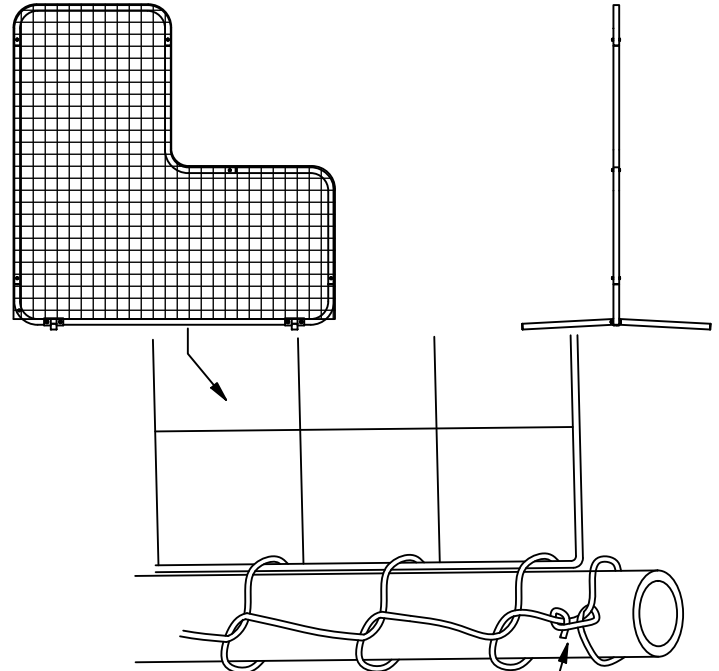

CFSL

SEE NOTE

SLIDE NET OVER FRAME AND TIE OFF THE OPEN END OF THE NET WITH LACING CORD

ITEM	QTY	PART #	DESCRIPTION
1	4	CFS-B	CLASSIC SCREEN LEG
2	1	CFS-01	CLASSIC SCREEN BASE
3	1	CFS-02	CLASSIC SCREEN SIDES
4	1	CFS-03	CLASSIC SCREEN LOWER ELBOW
5	1	CFS-04	CLASSIC SCREEN UPPER ELBOW
6	1	CFS-05	CLASSIC SCREEN TOP
7	5	HN256	1/4-20 UNC-Nylon Lock Nut-ZP-GrNC
8	4	HN265	3/8-16 UNC-Nylon Lock Nut-ZP-GrNC
9	4	HS291	3/8-16 x 2-1/2 HEX CAP SCREW-ZP-GrNC
10	5	HS5174	1/4-20 x 2 HEX CAP SCREW-ZP-GrNC
11	8	HW2050	3/8 STD WASHER-ZP-GrNC
12	10	HW2093	1/4 SAE WASHER-ZP-GrNC
13	4	9565K540	1 1/2" SQUARE PLUG END CAP
14	1	CFSL-N	CLASSIC L-SCREEN NET

NOTE: ASSEMBLE BY MATCHING UP NUMBERED LABELS ON EACH FRAME PIECE

976 Hartford Turnpike
Waterford, CT 06385 USA
(800)243-0533 Fax: (800)988-3363
www.jaypro.com

MODEL NUMBER: CFSL

PRODUCT NAME: CLASSIC L SCREEN