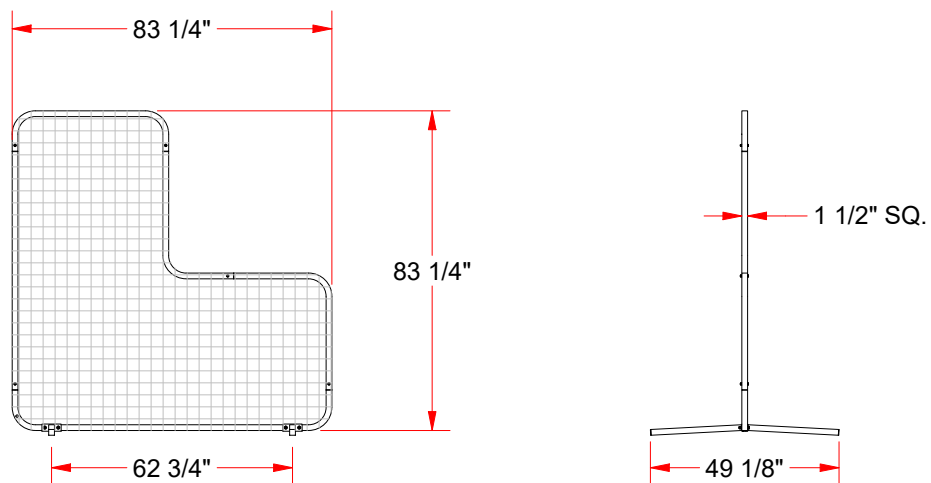

Baseball L Screen - 7' x 7'

FEATURES:

- > GALVANIZED STEEL SQUARE FRAMES WITH HEAVY-DUTY PILLOW-CASE STYLE NETTING.
- > NUT/BOLT ASSEMBLY WITH DETACHABLE LEG SUPPORTS
- > SWAGED JOINTS FOR EASY ASSEMBLY
- > OPTIONAL WHEEL KIT (CFS-WK) SOLD SEPARATELY