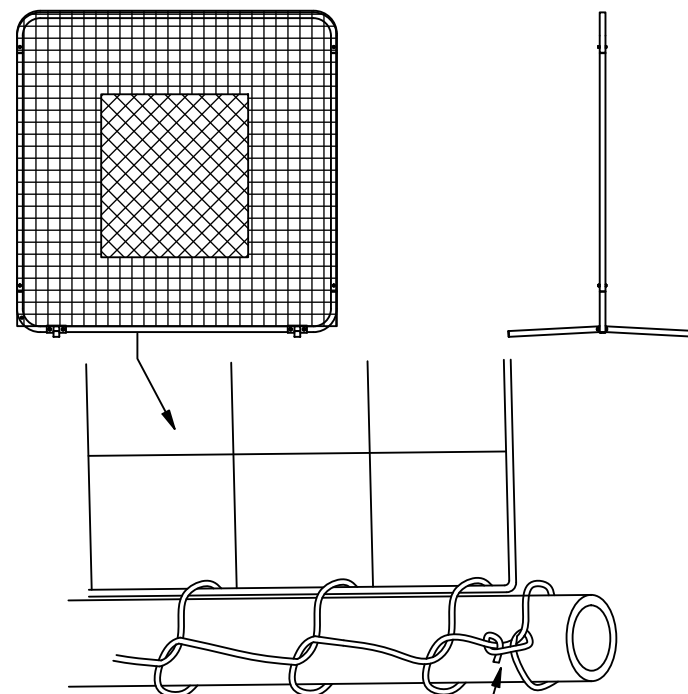

# CFSST

SEE NOTE

SLIDE NET OVER FRAME AND TIE OFF THE OPEN END OF THE NET WITH LACING CORD

ITEM	QTY	PART #	DESCRIPTION
1	4	CFS-B	CLASSIC SCREEN LEG
2	1	CFS-01	CLASSIC SCREEN BASE
3	2	CFS-02	CLASSIC SCREEN SIDES
4	1	CFS-07	CLASSIC SCREEN TOP
5	4	HN256	1/4-20 UNC-Nylon Lock Nut-ZP-GrNC
6	4	HN265	3/8-16 UNC-Nylon Lock Nut-ZP-GrNC
7	4	HS291	3/8-16 x 2-1/2 HEX CAP SCREW-ZP-GrNC
8	4	HS5174	1/4-20 x 2 HEX CAP SCREW-ZP-GrNC
9	8	HW2050	3/8 STD WASHER-ZP-GrNC
10	8	HW2093	1/4 SAE WASHER-ZP-GrNC
11	4	9565K540	1 1/2" SQUARE PLUG END CAP
12	1	CFSST	CLASSIC SOFT TOSS SCREEN NET

**Model Number:** CFSST **Checked By:** WVB

**Product Name:** CLASSIC SOFT TOSS SCREEN

**DATE:** 2/19/2020 **REV:** - **DRAWN BY:** Mouné T. **SHEET:** 1 OF 1

**jaypro sports**  
 976 Hartford Turnpike  
 Waterford, CT 06385 USA  
 (800)243-0533 Fax: (800)988-3363  
 www.jaypro.com

NOTE: ASSEMBLE BY MATCHING UP NUMBERED LABELS ON EACH FRAME PIECE