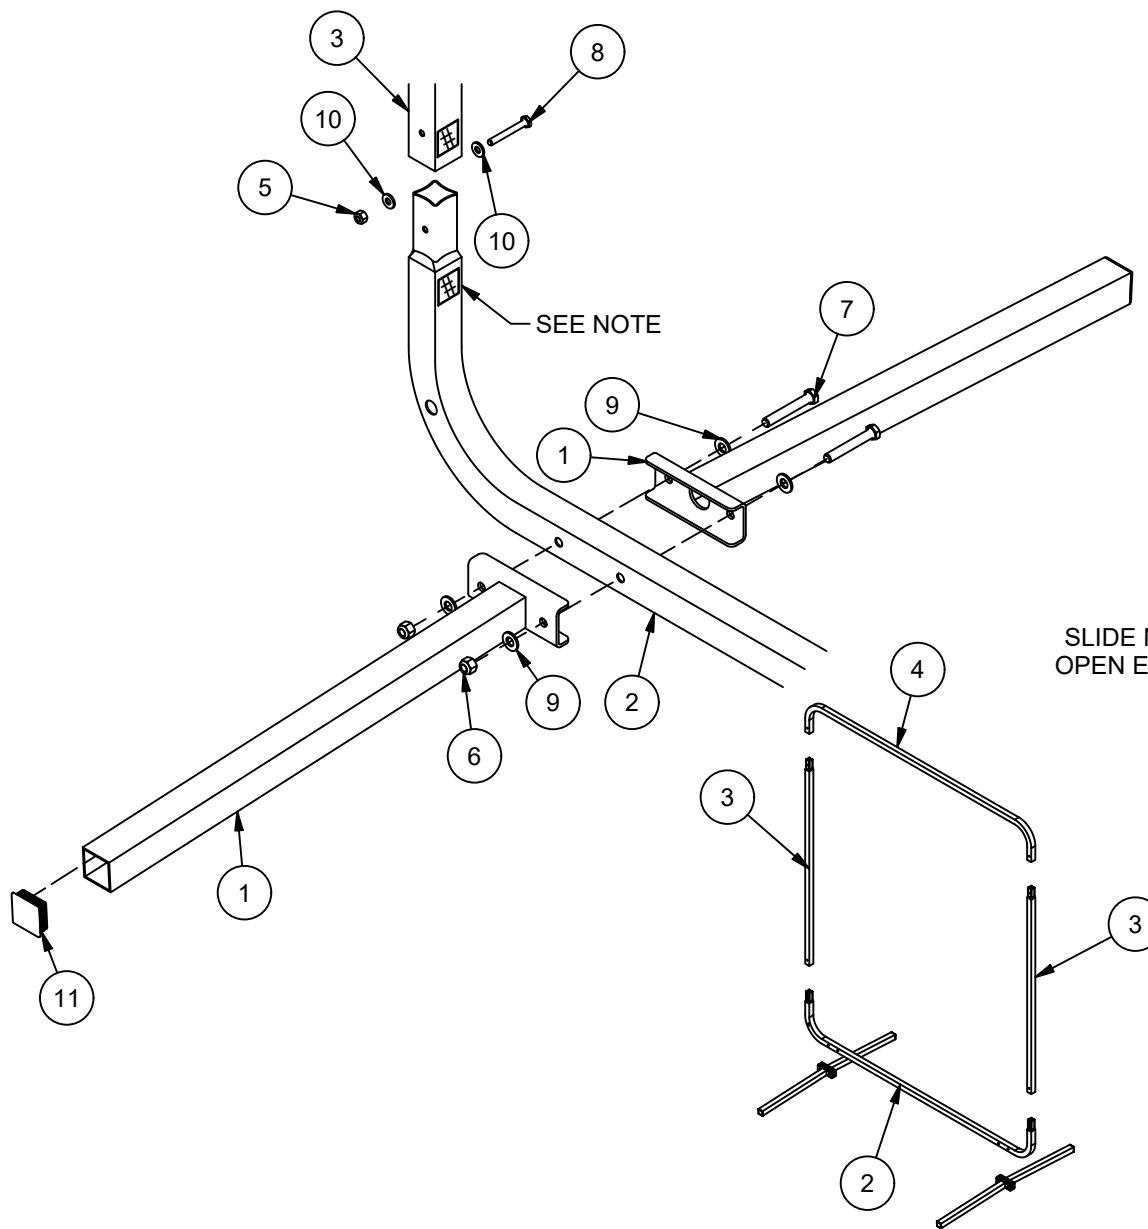

# CFSST

SEE NOTE

SLIDE NET OVER FRAME AND TIE OFF THE OPEN END OF THE NET WITH LACING CORD

ITEM	QTY	PART #	DESCRIPTION
1	4	CFS-B	CLASSIC SCREEN LEG
2	1	CFS-01	CLASSIC SCREEN BASE
3	2	CFS-02	CLASSIC SCREEN SIDES
4	1	CFS-07	CLASSIC SCREEN TOP
5	4	HN256	1/4-20 UNC-Nylon Lock Nut-ZP-GrNC
6	4	HN265	3/8-16 UNC-Nylon Lock Nut-ZP-GrNC
7	4	HS291	3/8-16 x 2-1/2 HEX CAP SCREW-ZP-GrNC
8	4	HS5174	1/4-20 x 2 HEX CAP SCREW-ZP-GrNC
9	8	HW2050	3/8 STD WASHER-ZP-GrNC
10	8	HW2093	1/4 SAE WASHER-ZP-GrNC
11	4	9565K540	1 1/2" SQUARE PLUG END CAP
12	1	CFSST	CLASSIC SOFT TOSS SCREEN NET

**Model Number:** CFSST **Checked By:** WVB

**Product Name:** CLASSIC SOFT TOSS SCREEN

**DATE:** 2/19/2020 **REV:** - **DRAWN BY:** Mouné T. **SHEET:** 1 OF 1

**jaypro sports**  
 976 Hartford Turnpike  
 Waterford, CT 06385 USA  
 (800)243-0533 Fax: (800)988-3363  
 www.jaypro.com

NOTE: ASSEMBLE BY MATCHING UP NUMBERED LABELS ON EACH FRAME PIECE