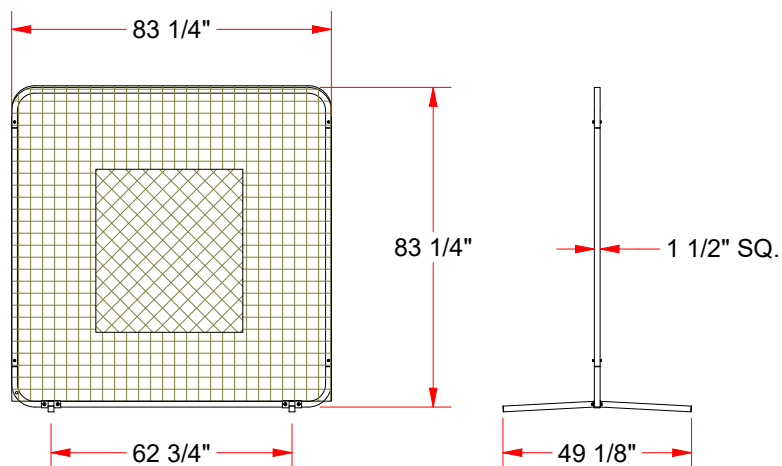

CFSST

Baseball/Softball Soft Toss - 7' x 7'

© COPYRIGHT 2019 JAYPRO SPORTS, LLC. ALL RIGHTS RESERVED THIS PRINT IS THE PROPERTY OF JAYPRO SPORTS, LLC. AND MAY NOT BE REPRODUCED WITHOUT WRITTEN PERMISSION

www.jaypro.com
(800) 243-0533
976 Hartford Turnpike
Waterford, CT 06385 USA

Sheet 1 of 1