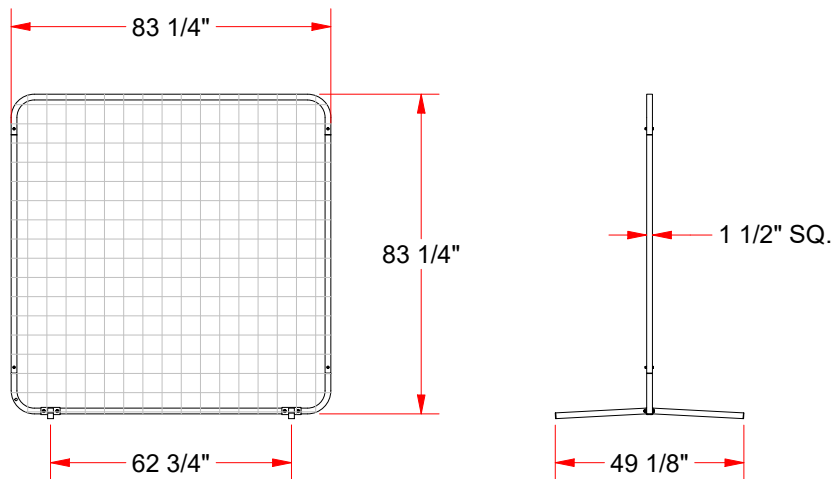

CFS

Baseball Fielders Screen - 7' x 7'

© COPYRIGHT 2019 JAYPRO SPORTS, LLC. ALL RIGHTS RESERVED THIS PRINT IS THE PROPERTY OF JAYPRO SPORTS, LLC. AND MAY NOT BE REPRODUCED WITHOUT WRITTEN PERMISSION

www.jaypro.com
(800) 243-0533
976 Hartford Turnpike
Waterford, CT 06385 USA

Sheet 1 of 1