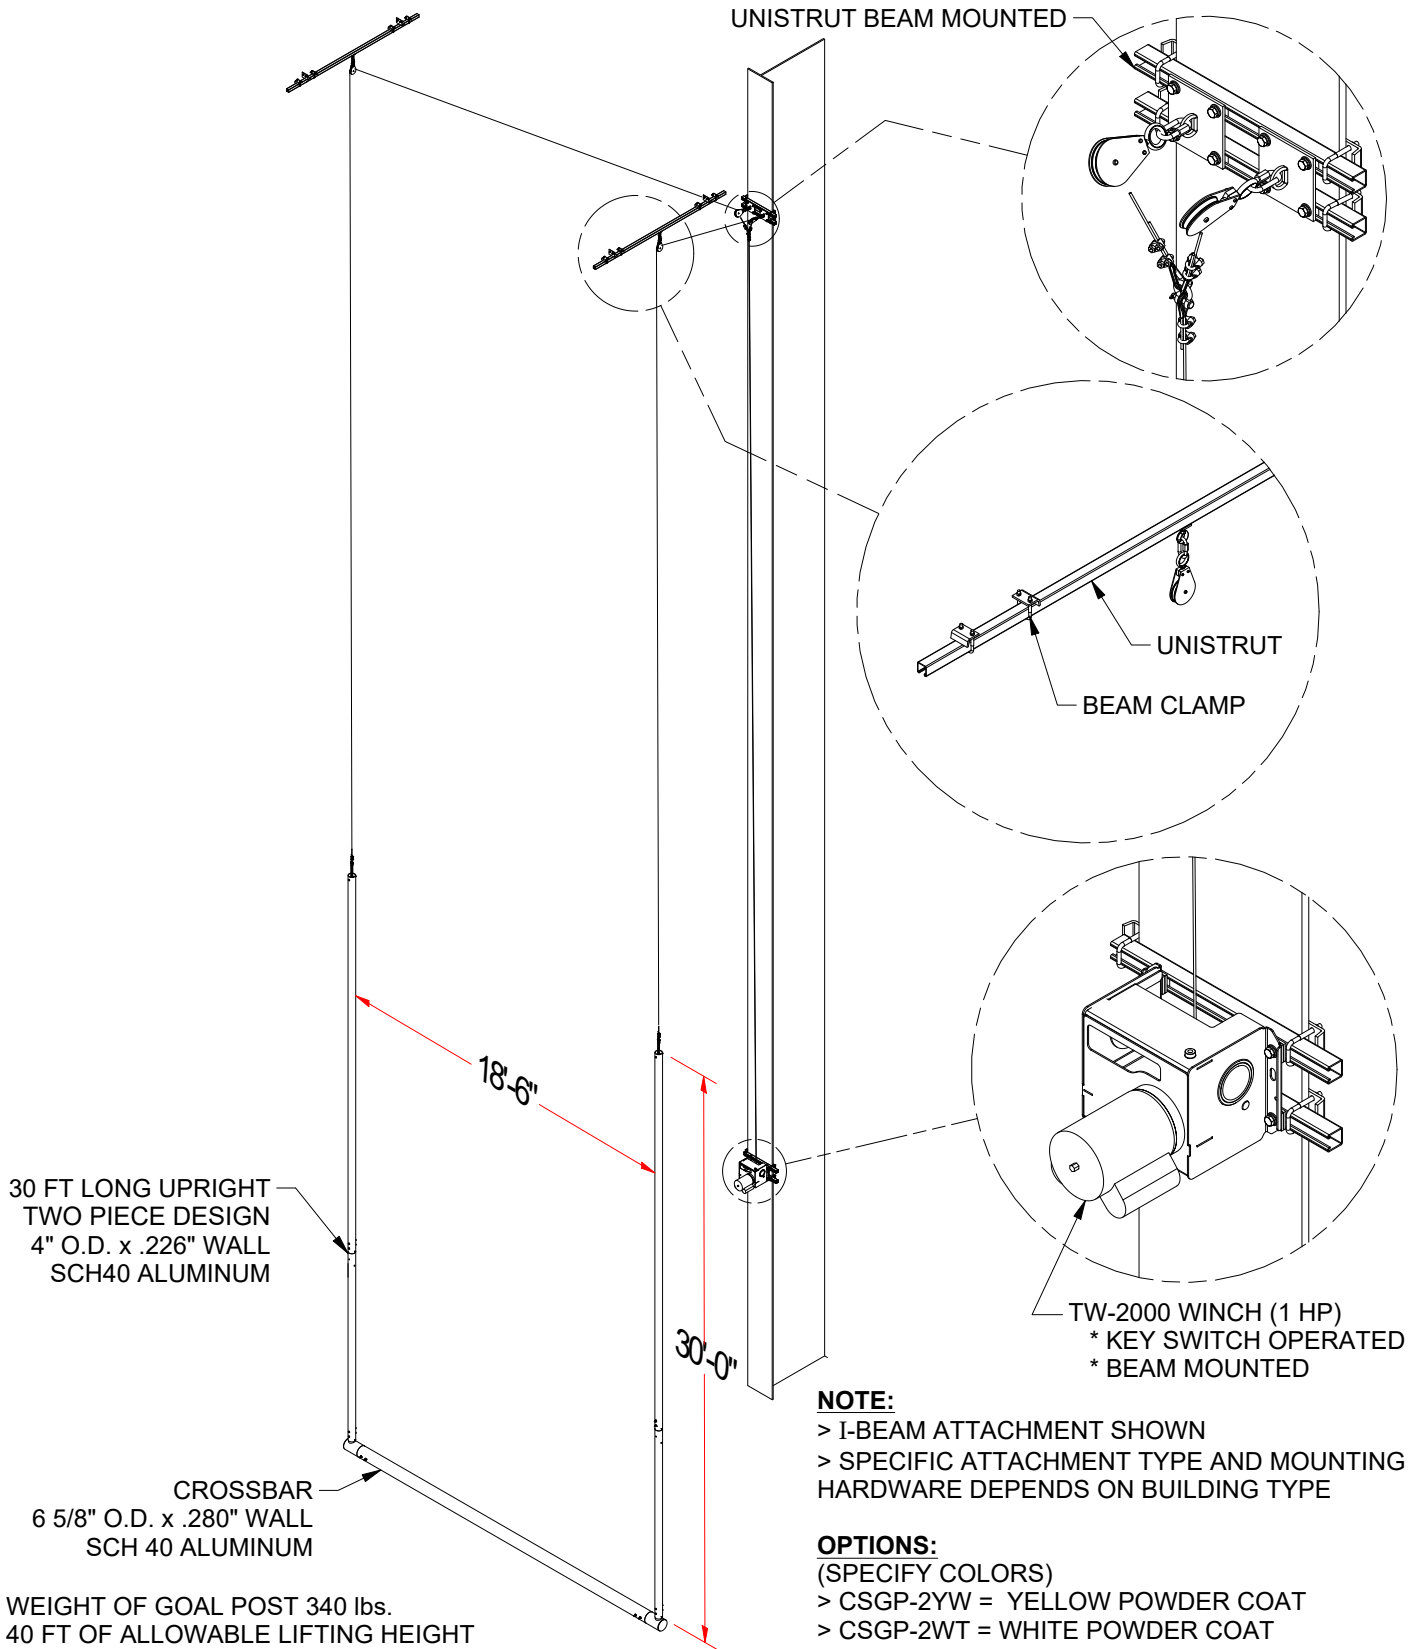

CSGP-2XX RETRACTABLE CEILING SUSPENDED GOAL POST

* WEIGHT OF GOAL POST 340 lbs.
* 40 FT OF ALLOWABLE LIFTING HEIGHT

CSGP-2XX

RETRACTABLE CEILING SUSPENDED
GOAL POST w/ 30FT UPRIGHTS

© COPYRIGHT 2017 JAYPRO SPORTS, LLC. ALL RIGHTS RESERVED
THIS PRINT IS THE PROPERTY OF JAYPRO SPORTS, LLC. AND MAY
NOT BE REPRODUCED WITHOUT WRITTEN PERMISSION