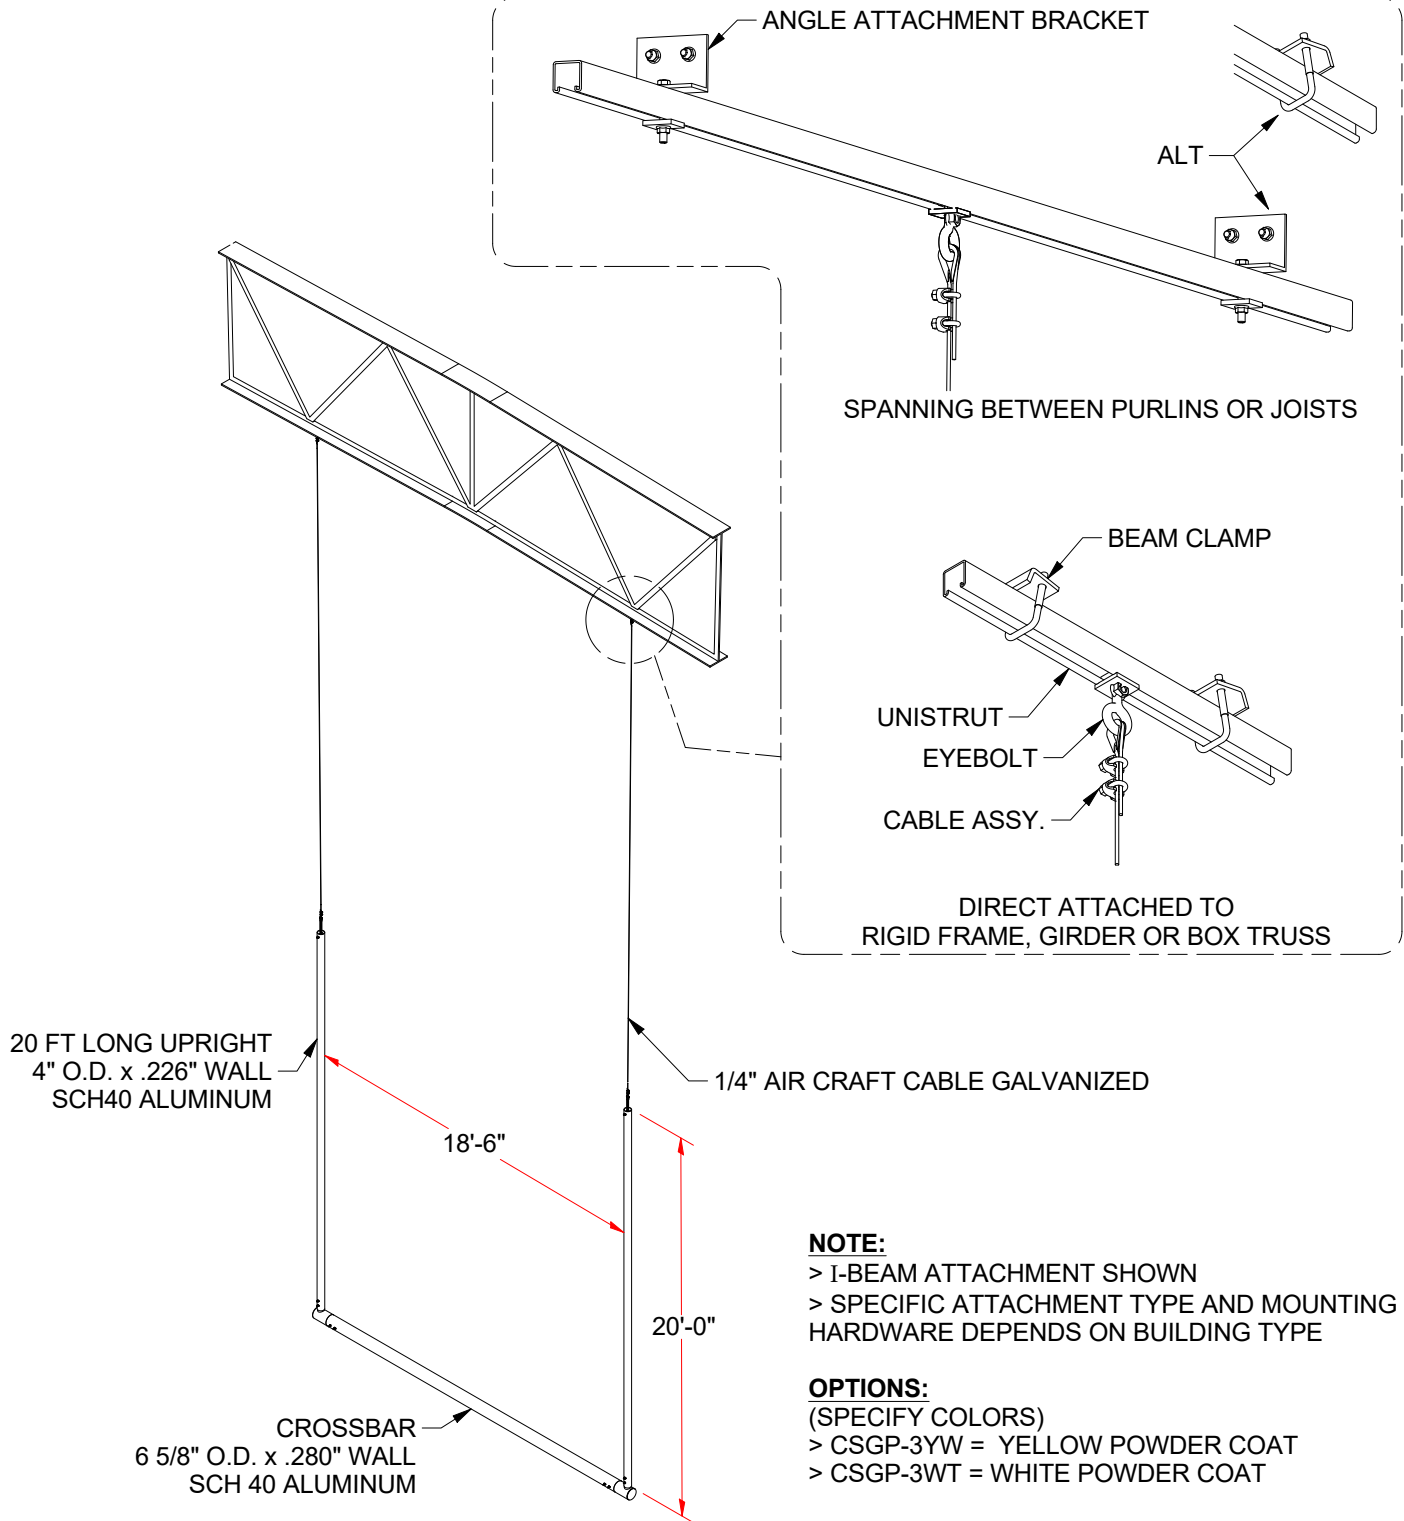

CSGP-3XX CEILING SUSPENDED GOAL POST

NOTE:
 > I-BEAM ATTACHMENT SHOWN
 > SPECIFIC ATTACHMENT TYPE AND MOUNTING HARDWARE DEPENDS ON BUILDING TYPE

OPTIONS:
 (SPECIFY COLORS)
 > CSGP-3YW = YELLOW POWDER COAT
 > CSGP-3WT = WHITE POWDER COAT

* WEIGHT OF GOAL POST 280 lbs.

CSGP-3XX

CEILING SUSPENDED GOAL POST
w/ 20FT UPRIGHTS

© COPYRIGHT 2017 JAYPRO SPORTS, LLC. ALL RIGHTS RESERVED
THIS PRINT IS THE PROPERTY OF JAYPRO SPORTS, LLC. AND MAY NOT BE REPRODUCED WITHOUT WRITTEN PERMISSION