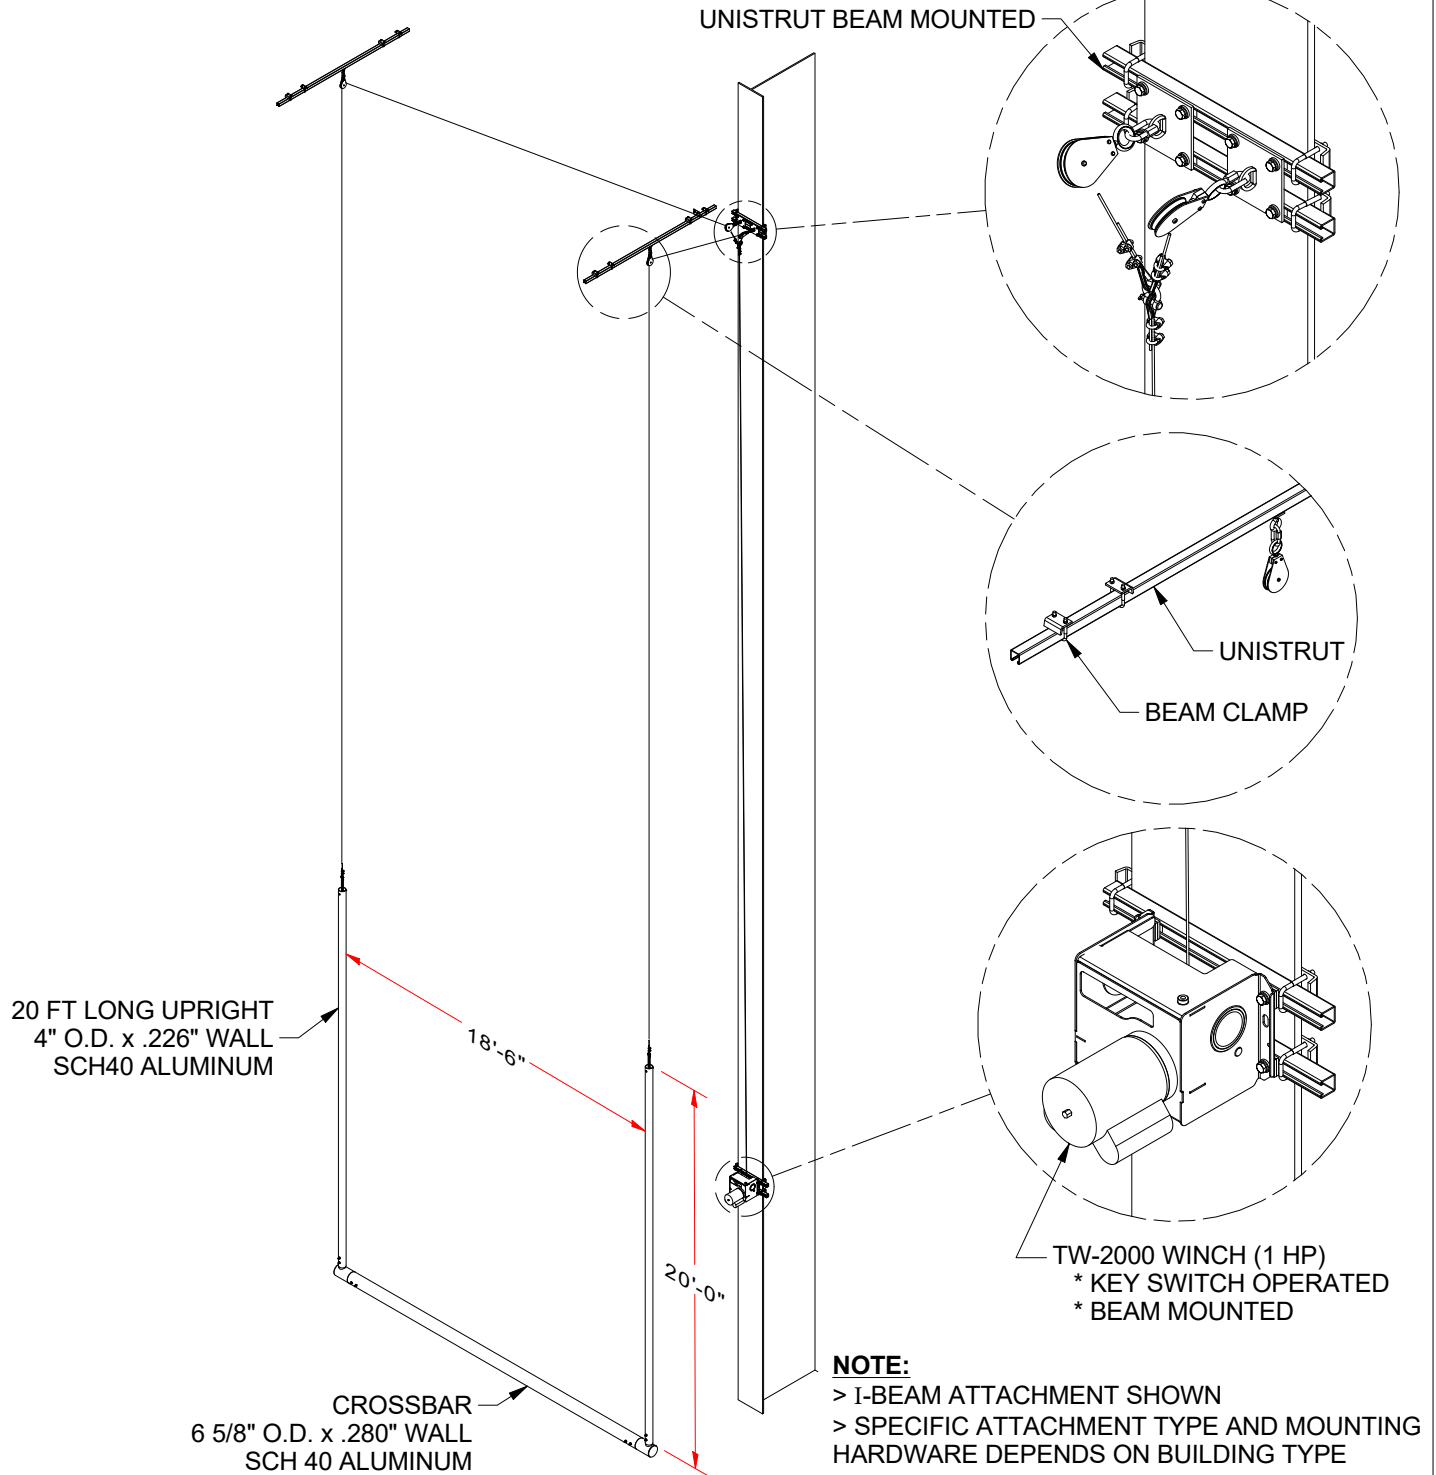

CSGP-4XX RETRACTABLE CEILING SUSPENDED GOAL POST

* WEIGHT OF GOAL POST 280 lbs.
 * 40 FT OF ALLOWABLE LIFTING HEIGHT

NOTE:
 > I-BEAM ATTACHMENT SHOWN
 > SPECIFIC ATTACHMENT TYPE AND MOUNTING HARDWARE DEPENDS ON BUILDING TYPE

OPTIONS:
 (SPECIFY COLORS)
 > CSGP-4YW = YELLOW POWDER COAT
 > CSGP-4WT = WHITE POWDER COAT

CSGP-4XX

RETRACTABLE CEILING SUSPENDED
GOAL POST w/ 20FT UPRIGHTS

© COPYRIGHT 2017 JAYPRO SPORTS, LLC. ALL RIGHTS RESERVED
 THIS PRINT IS THE PROPERTY OF JAYPRO SPORTS, LLC. AND MAY
 NOT BE REPRODUCED WITHOUT WRITTEN PERMISSION