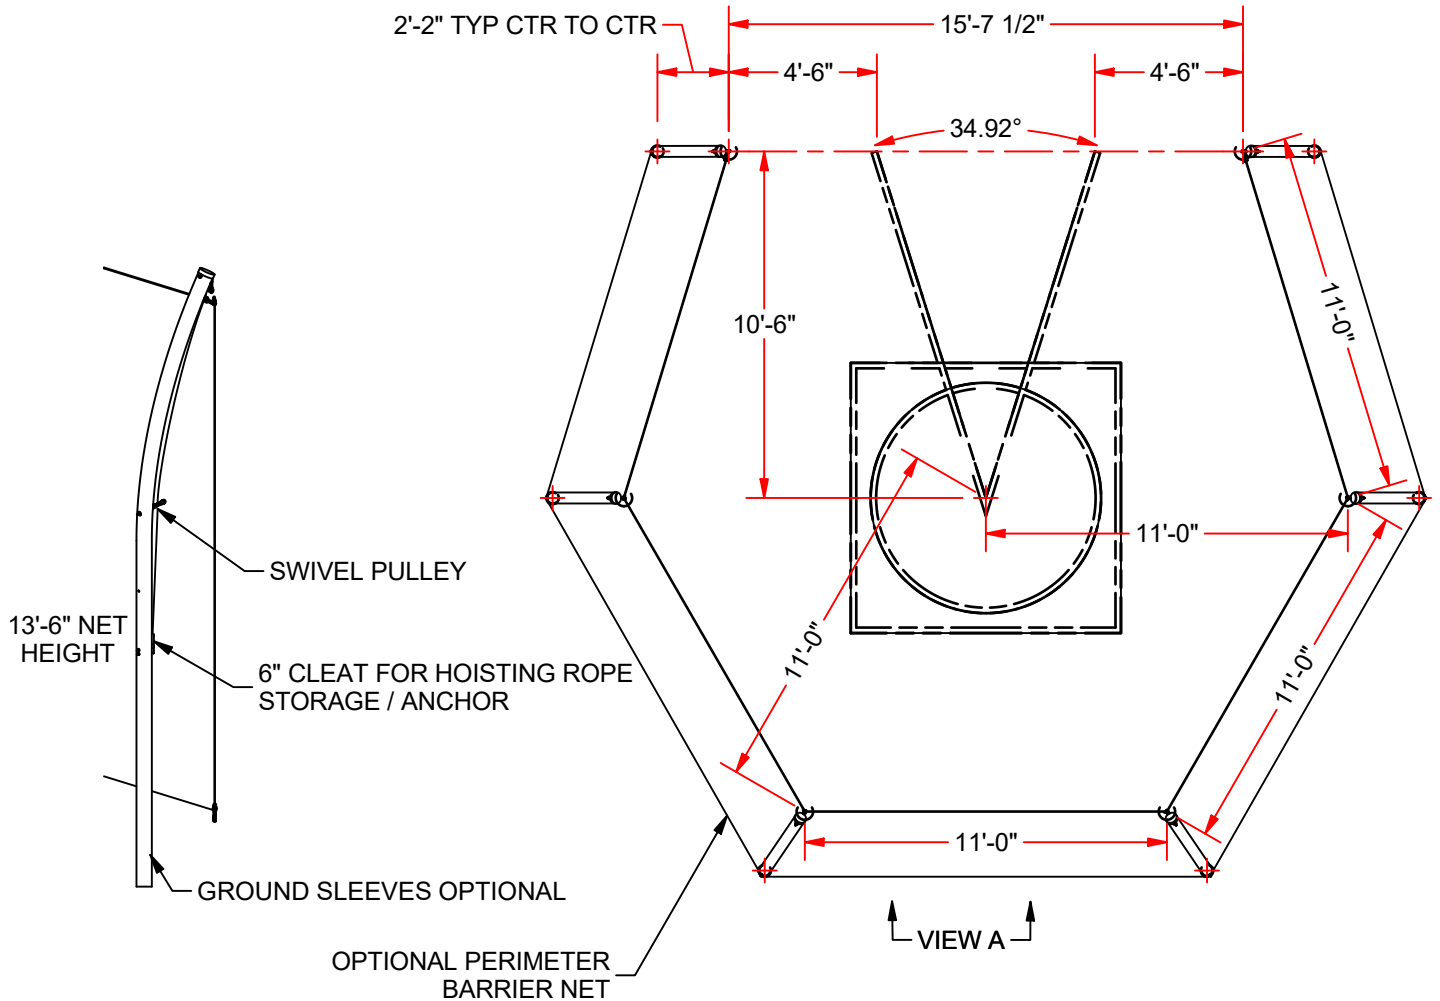

DCHS-35 HIGH SCHOOL DISCUS CAGE

FEATURES:

- > MEETS NFHS RULES
- > ACCOMMODATES THROWING SECTOR AT 34.92°
- > INDIVIDUAL SWIVEL PULLEY HOIST SYSTEM PER POLE
- > SIX POLES ARE CURVED TO PROVIDE 2 FT OFFSET
- > TOP OF NET ATTACHED TO 1/4" VINYL COATED CABLE FOR SUPPORT.
- > 4" O.D. x 0.125" WALL ALUMINUM POLE CONSTRUCTION
- > MILL FINISH OR POWDER COAT BLACK FINISH
- > CORROSION RESISTANT HARDWARE
- > HEAVY-DUTY WEATHER TREATED 1-7/8" #42 NYLON MESH BLACK NET
- > NET BREAKING STRENGTH OF OVER 320 lbs.

OPTIONAL:

- > PERIMETER BARRIER 7'-0" NET HEIGHT (DCHS-35BN)
- > GROUND SLEEVES & COVER (DCHS-6S)

DCHS-35

HIGH SCHOOL DISCUS CAGE

© COPYRIGHT 2017 JAYPRO SPORTS, LLC. ALL RIGHTS RESERVED
THIS PRINT IS THE PROPERTY OF JAYPRO SPORTS, LLC. AND MAY
NOT BE REPRODUCED WITHOUT WRITTEN PERMISSION