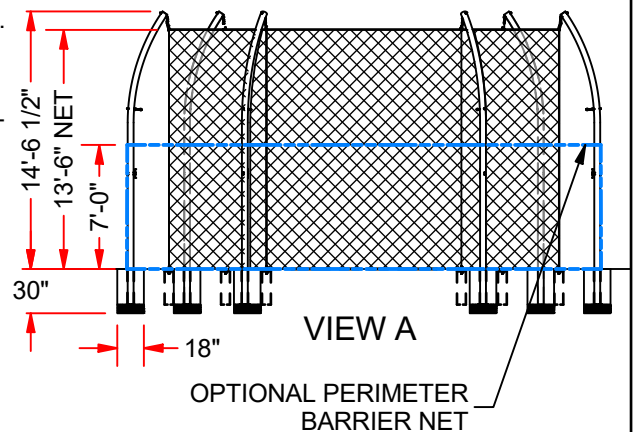

DCHS-35 HIGH SCHOOL DISCUS CAGE

FEATURES:

- > MEETS NFHS RULES
- > ACCOMMODATES THROWING SECTOR AT 34.92°
- > INDIVIDUAL SWIVEL PULLEY HOIST SYSTEM PER POLE
- > SIX POLES ARE CURVED TO PROVIDE 2 FT OFFSET
- > TOP OF NET ATTACHED TO 1/4" VINYL COATED CABLE FOR SUPPORT.
- > 4" O.D. x 0.125" WALL ALUMINUM POLE CONSTRUCTION
- > MILL FINISH OR POWDER COAT BLACK FINISH
- > CORROSION RESISTANT HARDWARE
- > HEAVY-DUTY WEATHER TREATED 1-7/8" #42 NYLON MESH BLACK NET
- > NET BREAKING STRENGTH OF OVER 320 lbs.

OPTIONAL:

- > PERIMETER BARRIER 7'-0" NET HEIGHT (DCHS-35BN)
- > GROUND SLEEVES & COVER (DCHS-6S)

DCHS-35

HIGH SCHOOL DISCUS CAGE

© COPYRIGHT 2017 JAYPRO SPORTS, LLC. ALL RIGHTS RESERVED
THIS PRINT IS THE PROPERTY OF JAYPRO SPORTS, LLC. AND MAY
NOT BE REPRODUCED WITHOUT WRITTEN PERMISSION