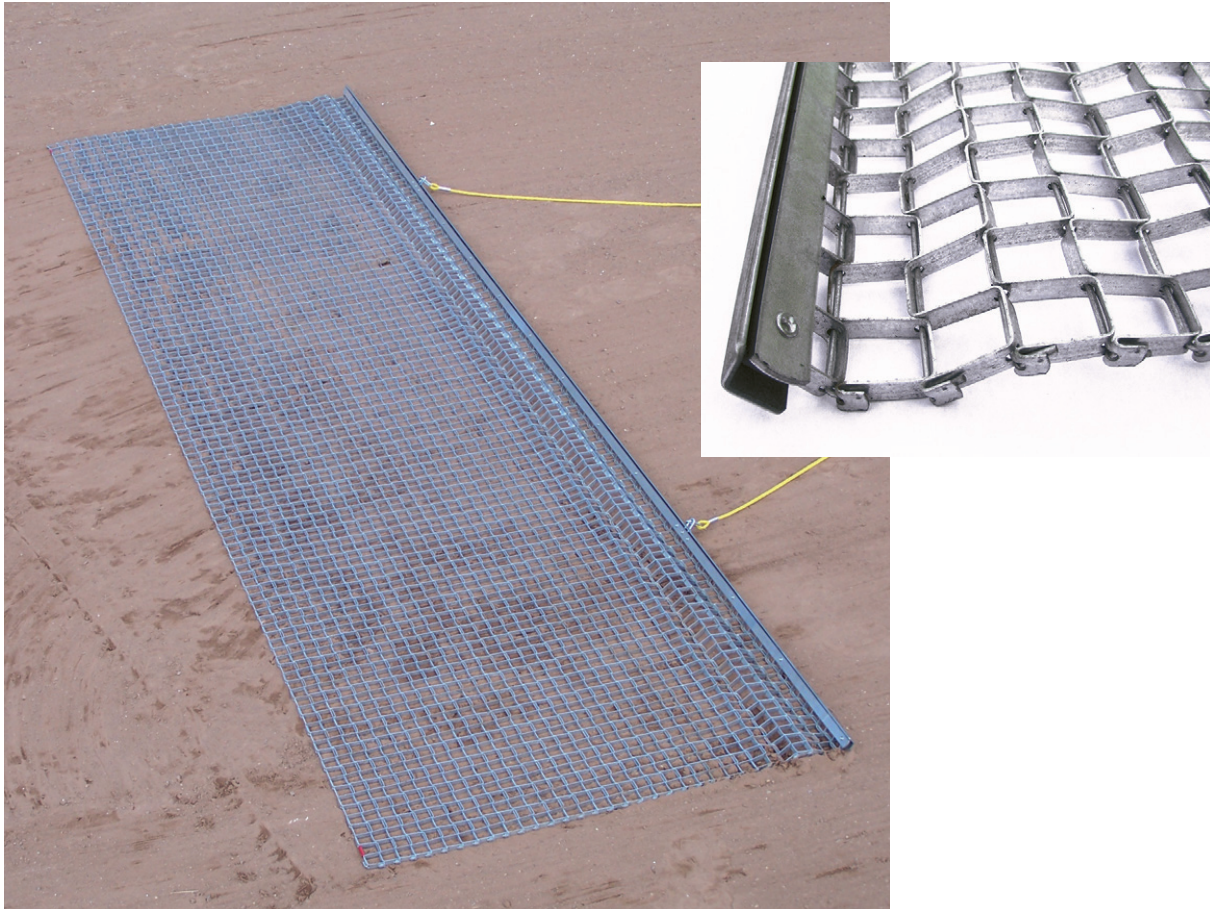

DM-63 - INFIELD DRAG MAT

FEATURES:

- FLEXIBLE 3'D PLATED STEEL MESH MAT
- 1-9/16" GALVANIZED STEEL DRAG BAR
- MESH: 1" x 1"
- CRIMP: 3/8" x .046" GALVANIZED STEEL
- RODS: 13 GAGE (.0915") GALVANIZED STEEL
- 3/8" POLYPROPYLENE ROPE HANDLE
- SIZE: 3'D x 6'W