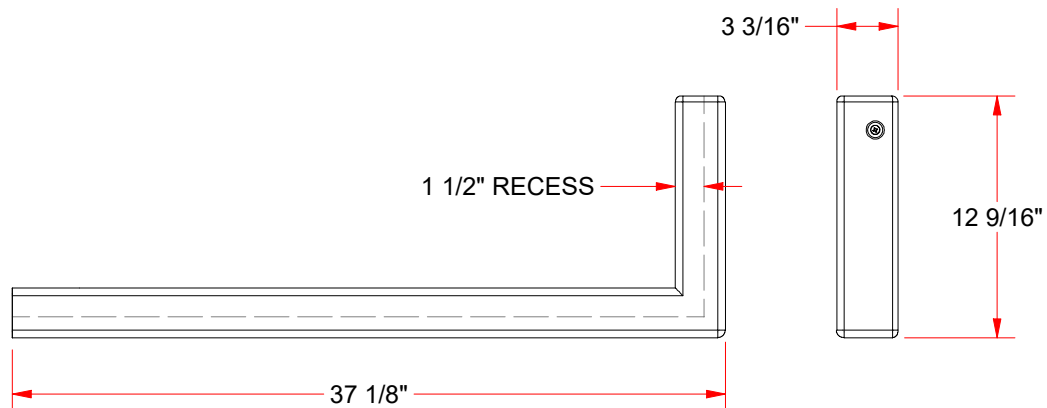

1½" BOLT-ON EDGE PADDING

FEATURES;

- > "L" shape molded padding for 72" indoor/outdoor wood or acrylic backboards.
- > Color black.
- > Comes in pairs.
- > Bolts-on to backboard.

EP-46

1½" BOLT-ON EDGE PADDING